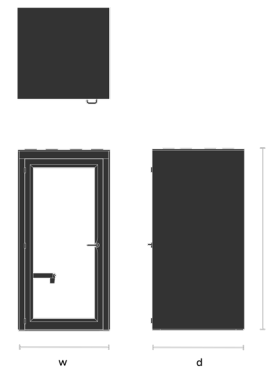

## Working Position

Fixed Height Desk  
FHD

Height-adjustable Desk  
HAD

## Dimensions

44<sup>3</sup>/<sub>4</sub>"w x 44<sup>7</sup>/<sub>8</sub>"d x 88"h