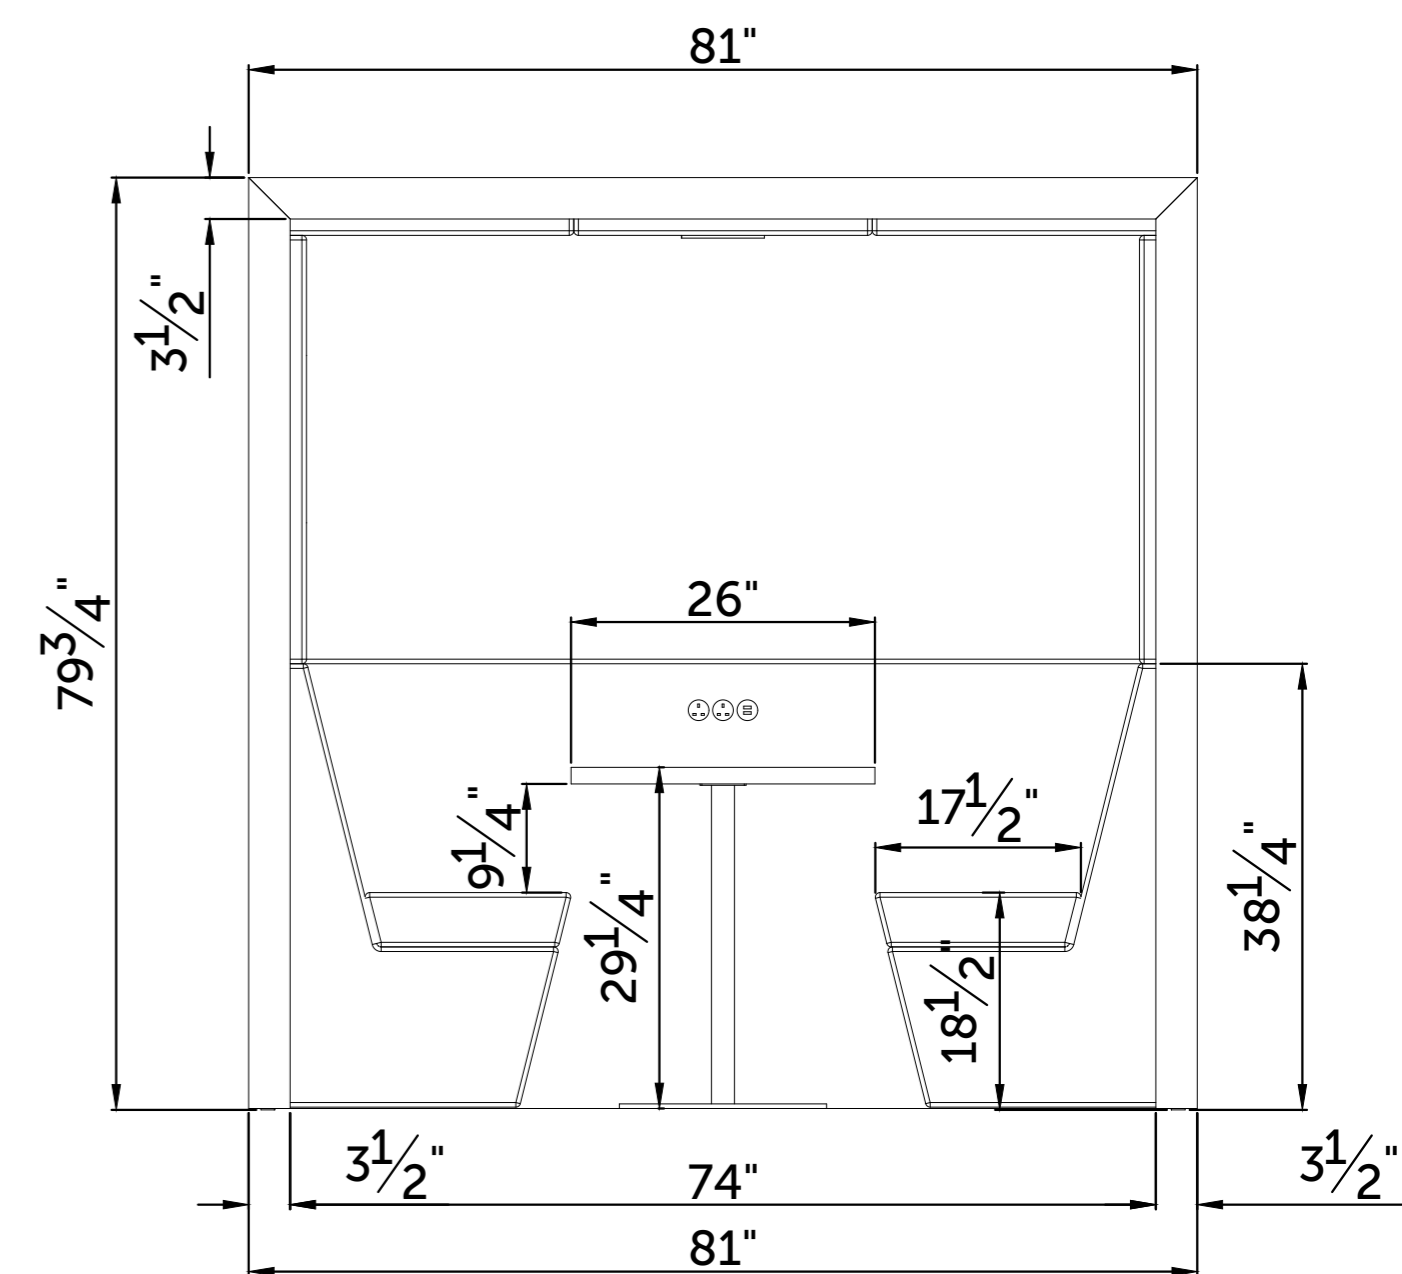

Dimensions

Overall dimensions

6 - Seater RWC3
Flat Roof (Square)