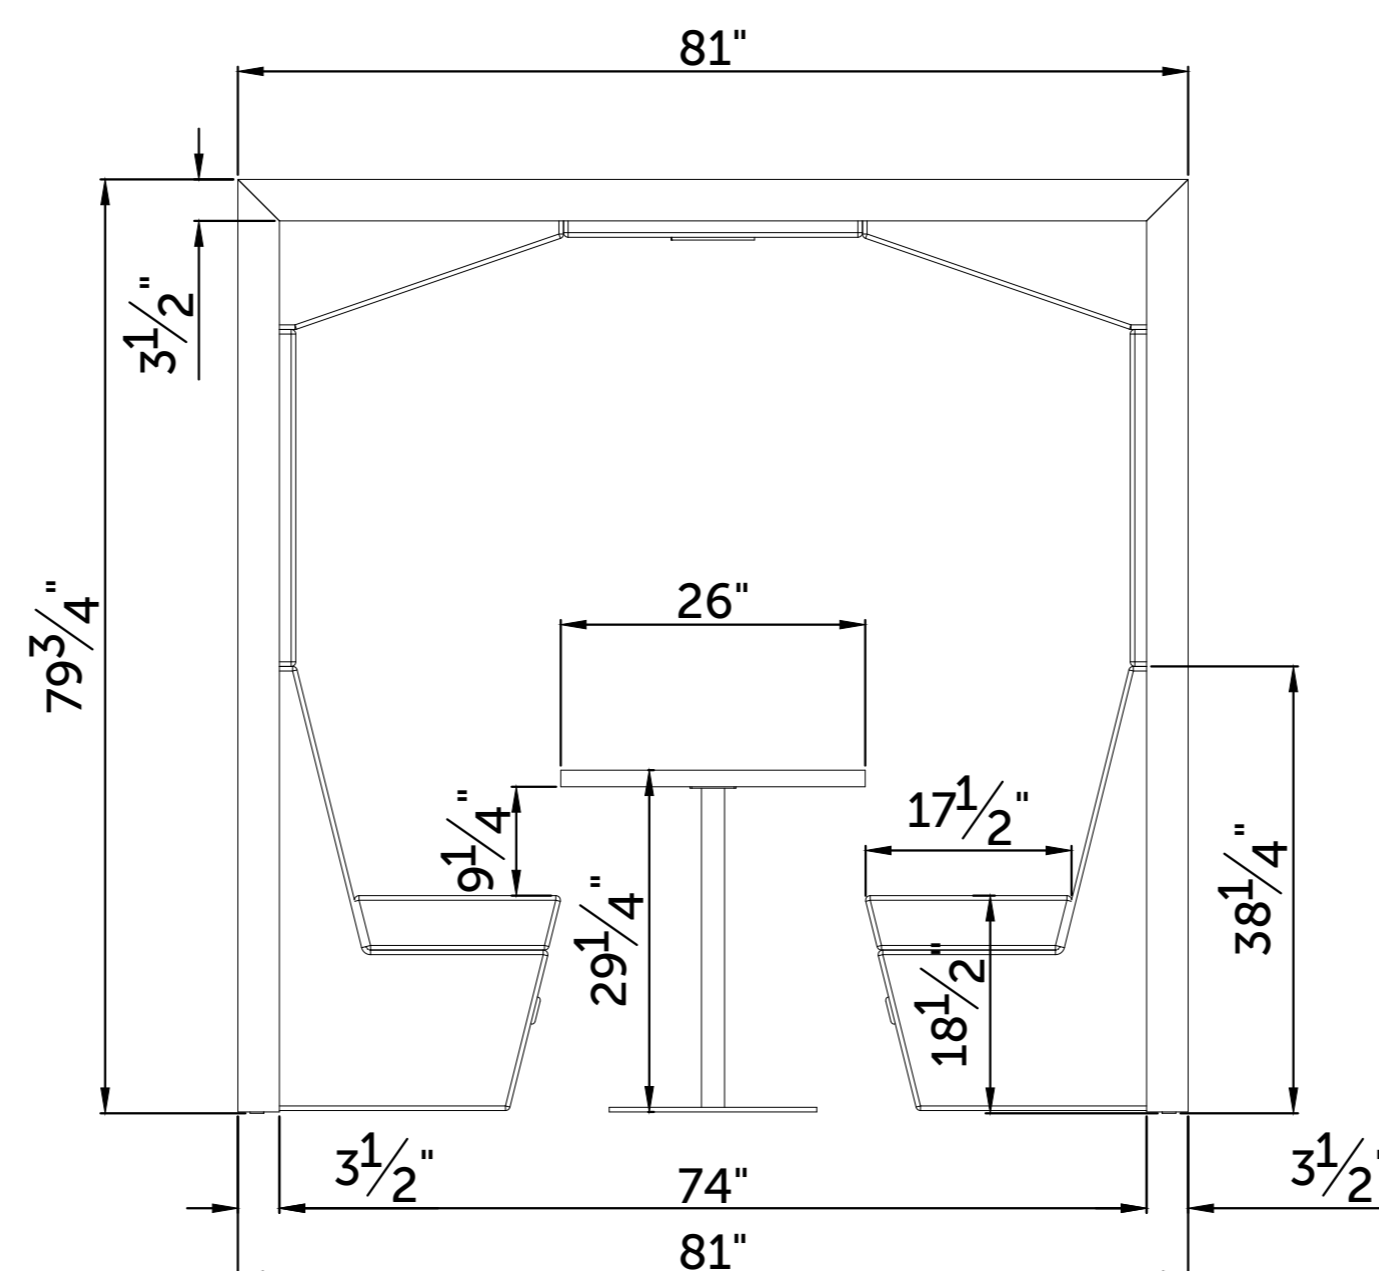

4 - Seater RWC3
Flat Roof (Arch) Open