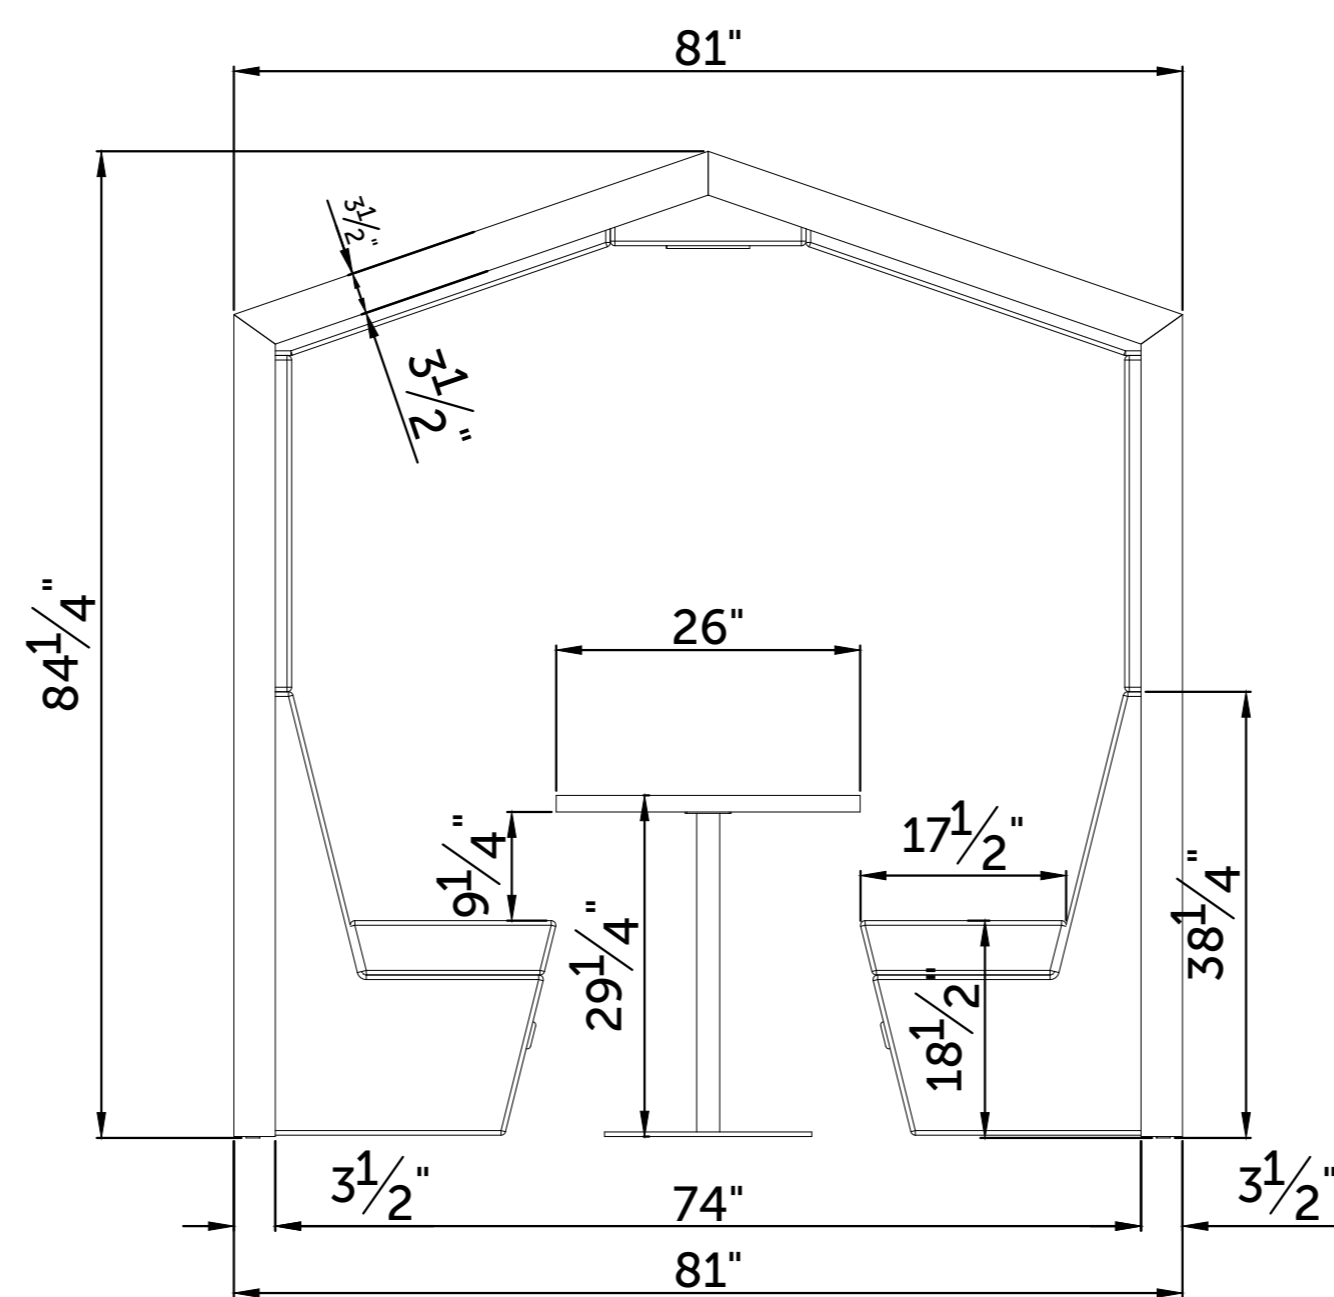

4 - Seater RWC3
Pitched Roof (Open)