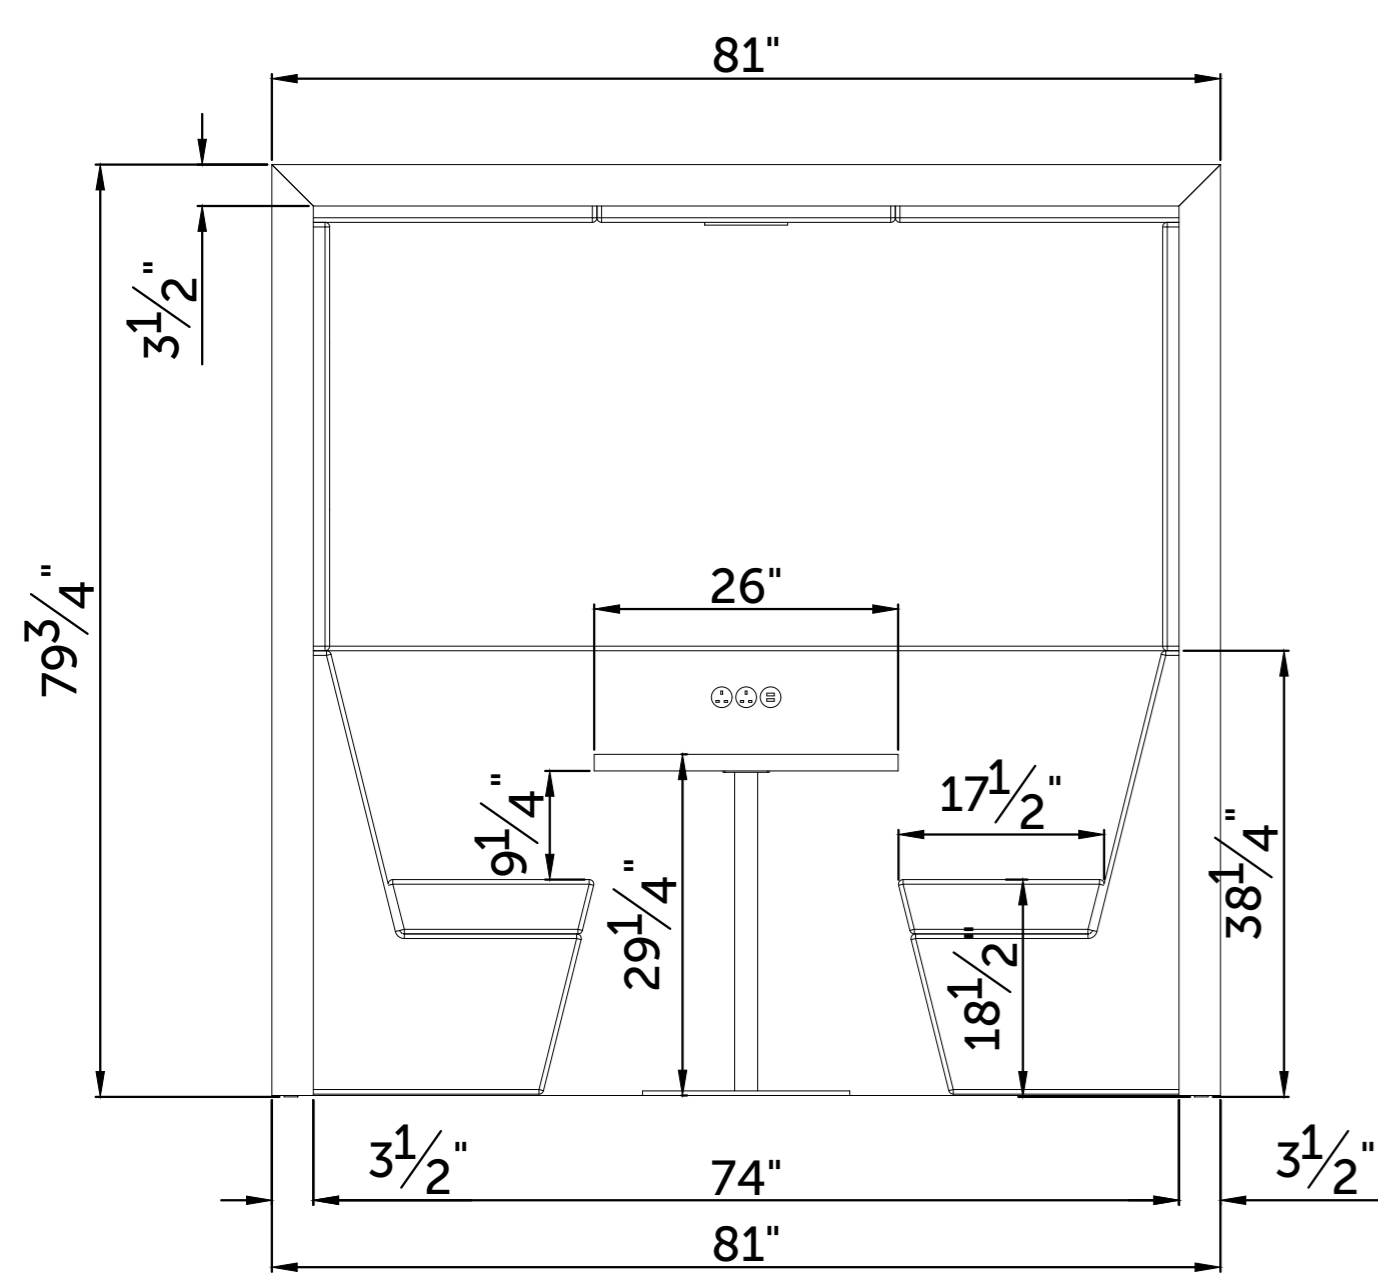

Dimensions

Overall dimensions

2 - Seater RWC3
Flat Roof (Square)