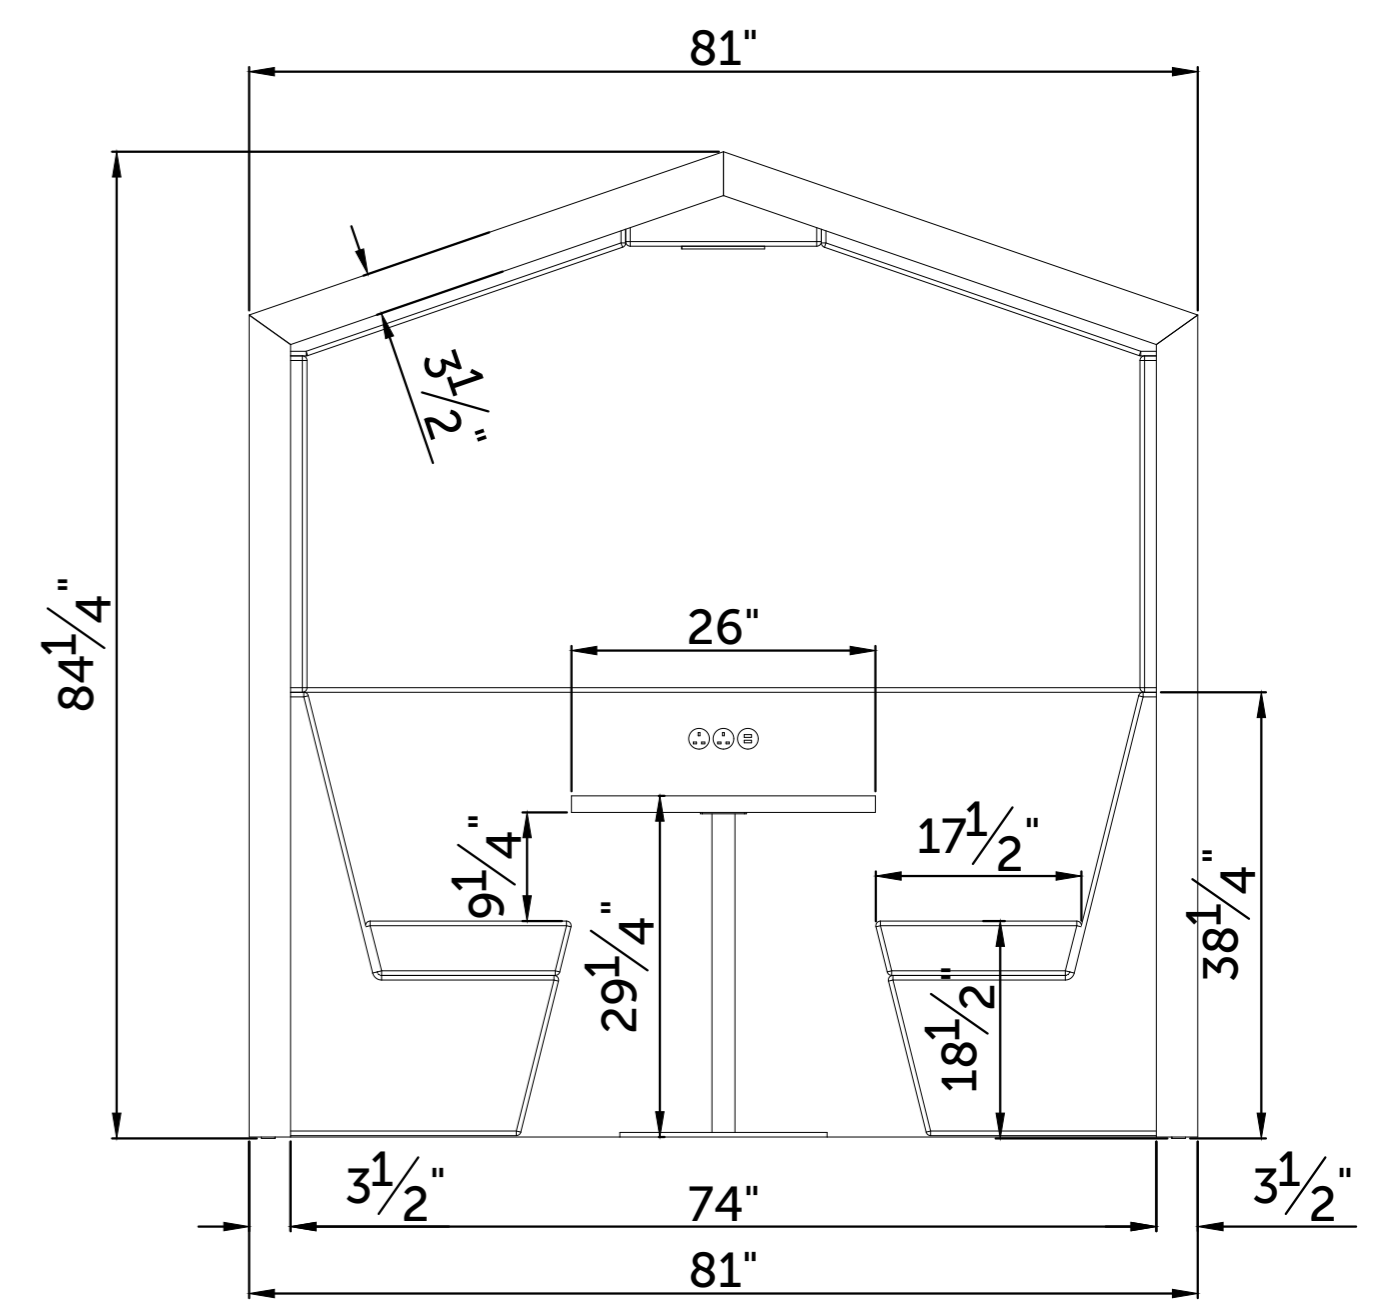

Dimensions

Overall dimensions

6 - Seater RWC3
Pitched Roof