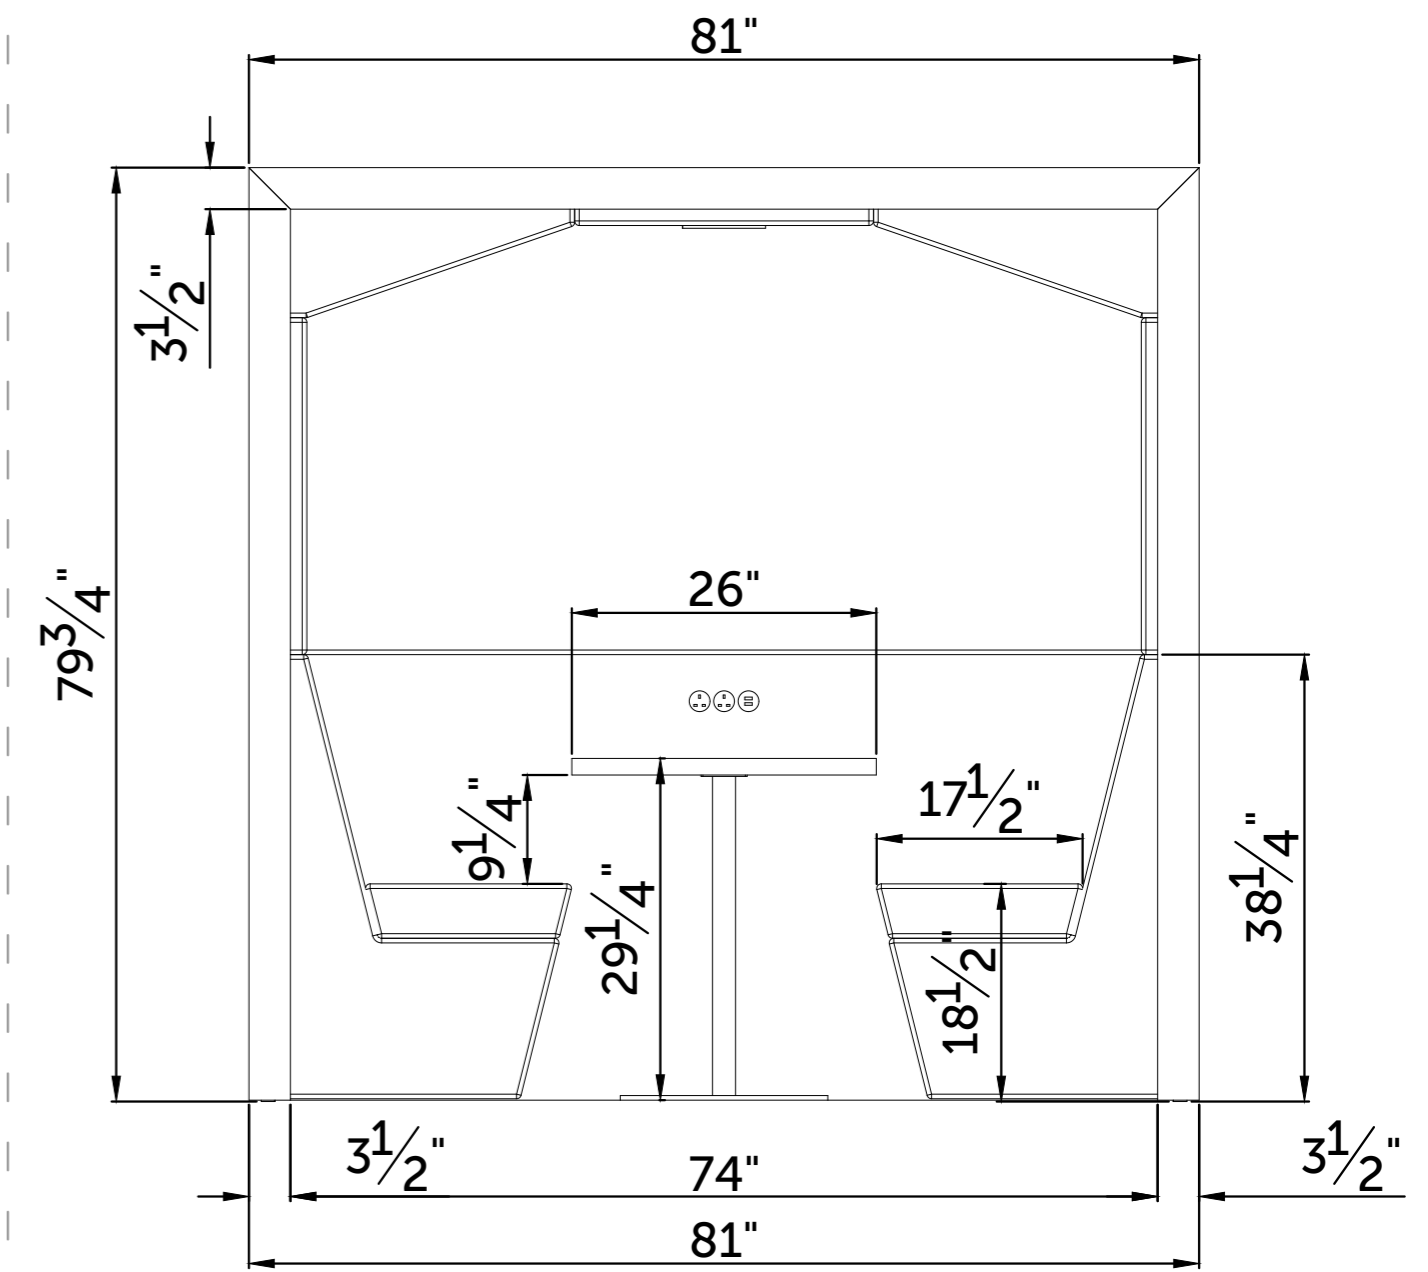

Dimensions

Overall dimensions

6 - Seater RWC3
Flat Roof (Arch)