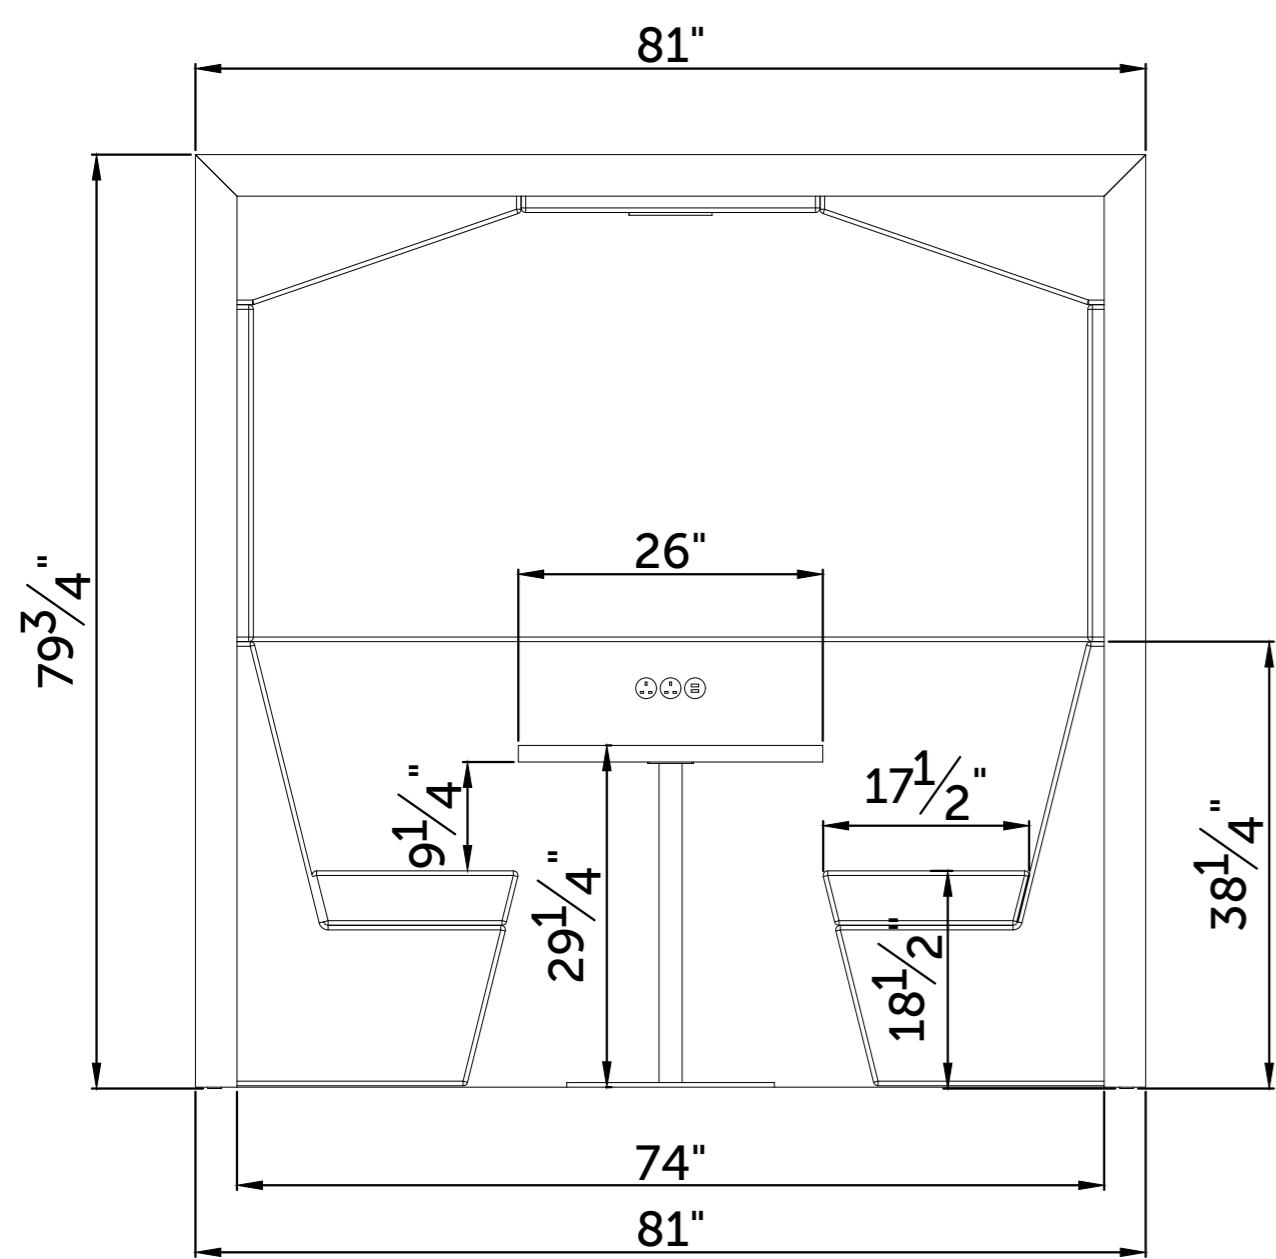

Dimensions

Overall dimensions

2 - Seater RWC3
Flat Roof (Arch)