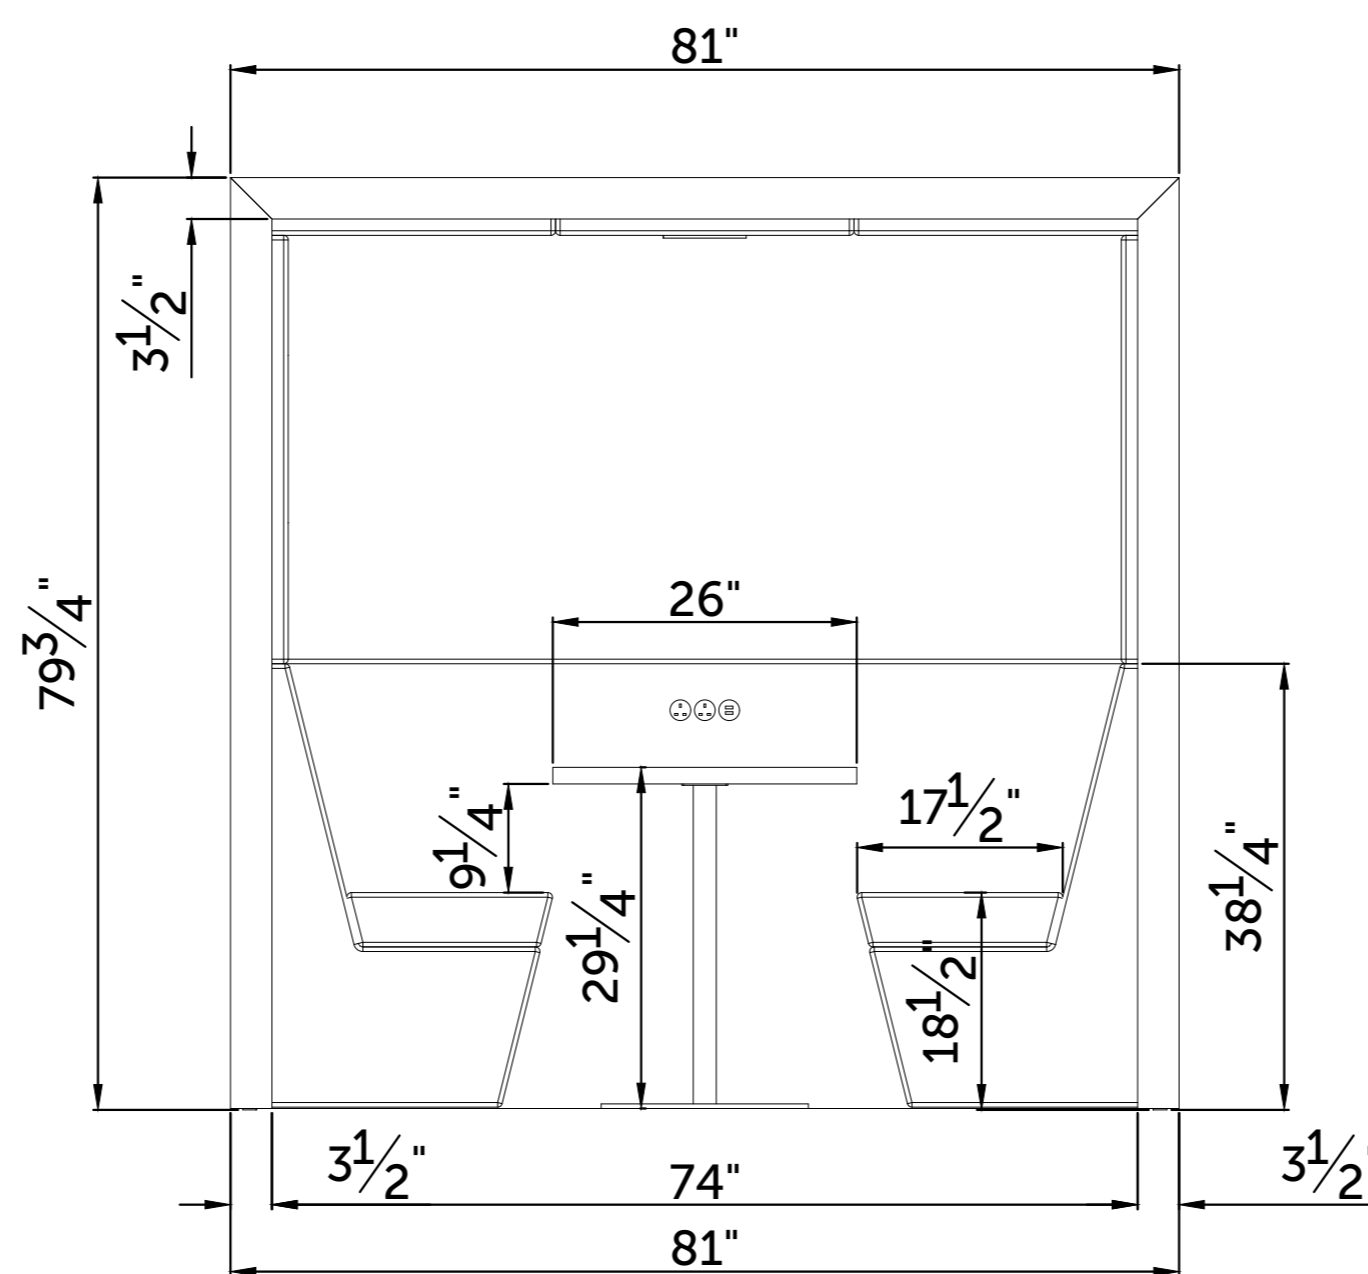

Dimensions

Overall dimensions

4 - Seater RWC3
Flat Roof (Square)