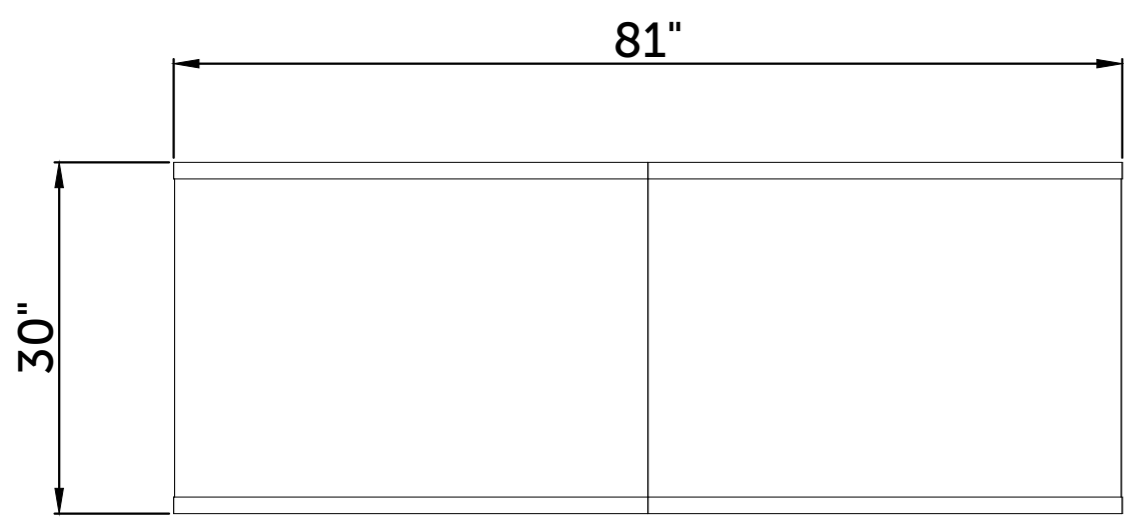

Dimensions

Overall dimensions

2 - Seater RWC3
Pitched Roof

4 - Seater RWC3
Pitched Roof

6 - Seater RWC3
Pitched Roof