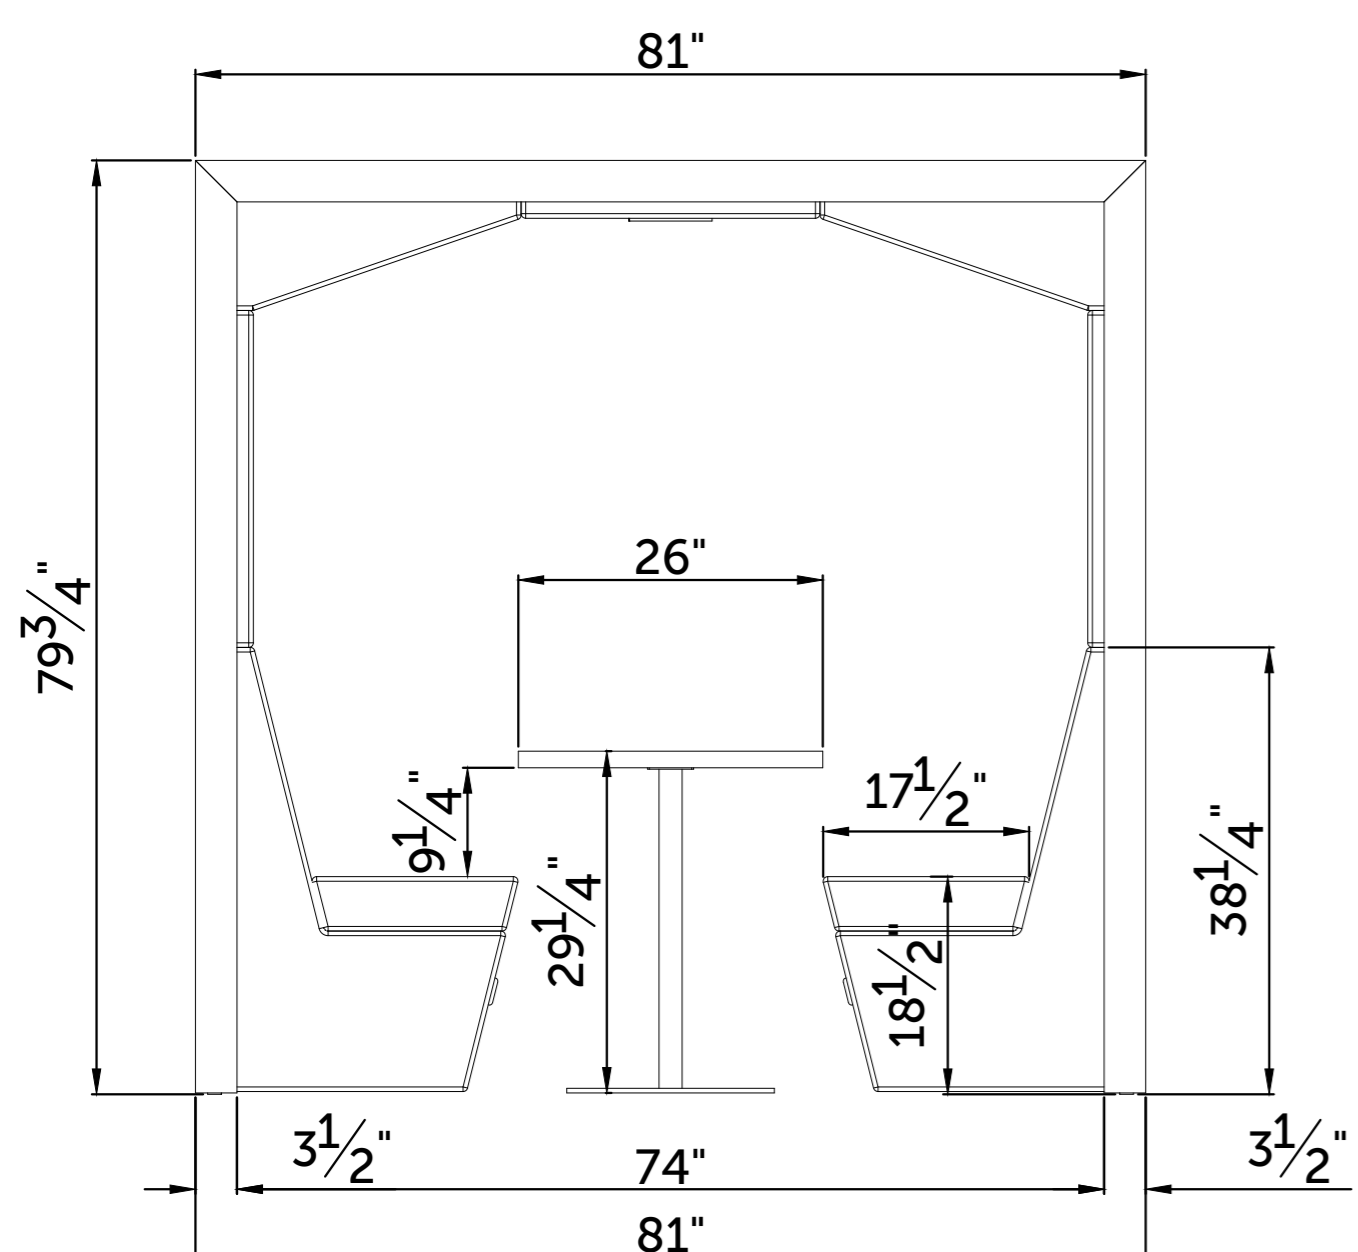

2 - Seater RWC3
Flat Roof (Arch) Open