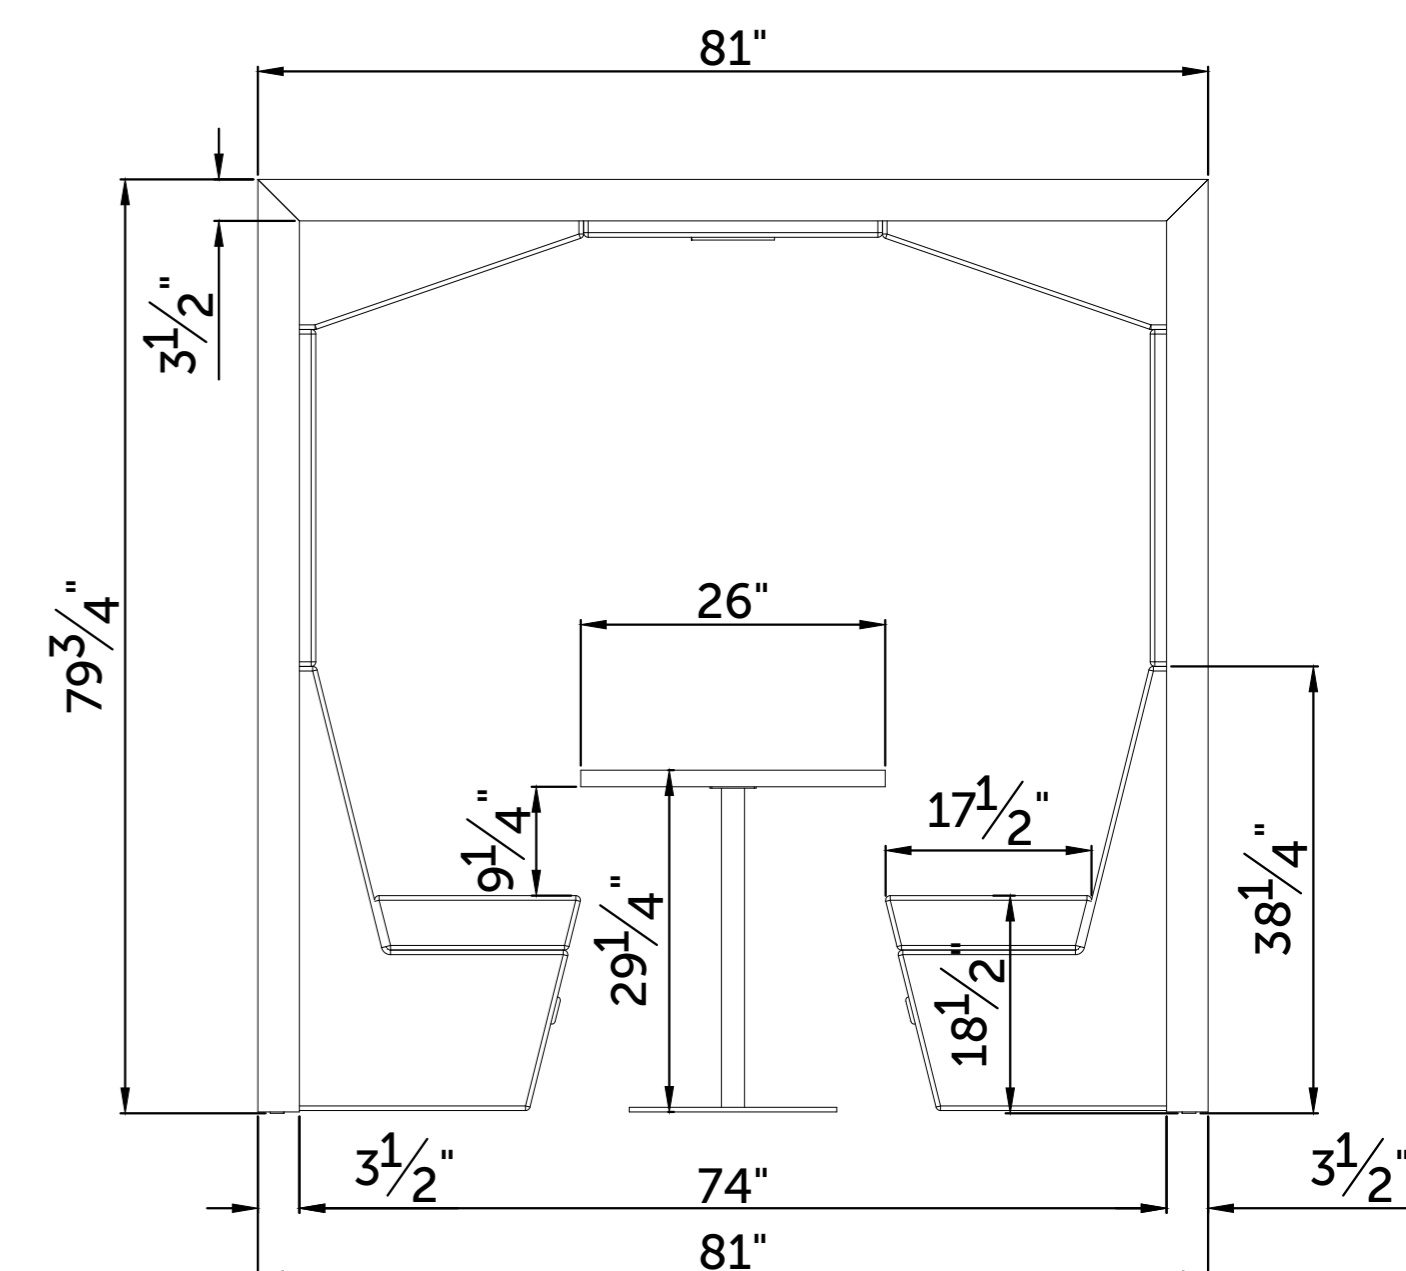

6 - Seater RWC3
Flat Roof (Arch) Open