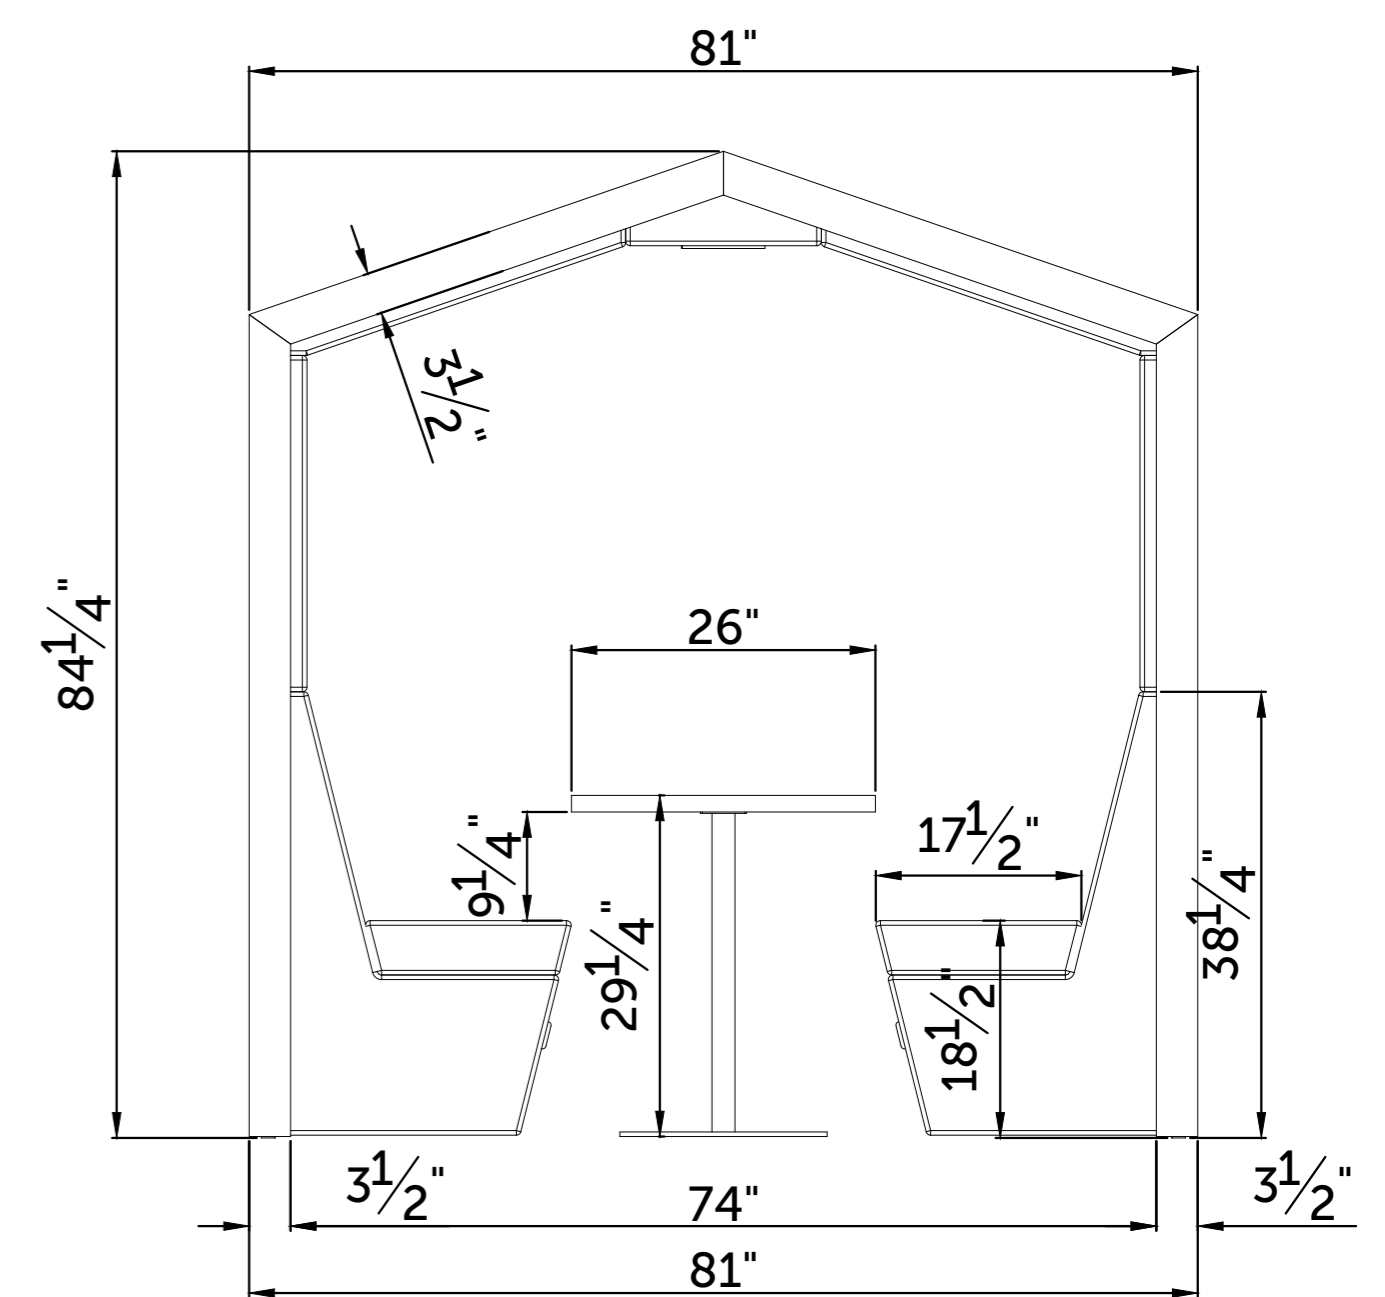

6 - Seater RWC3
Pitched Roof (Open)