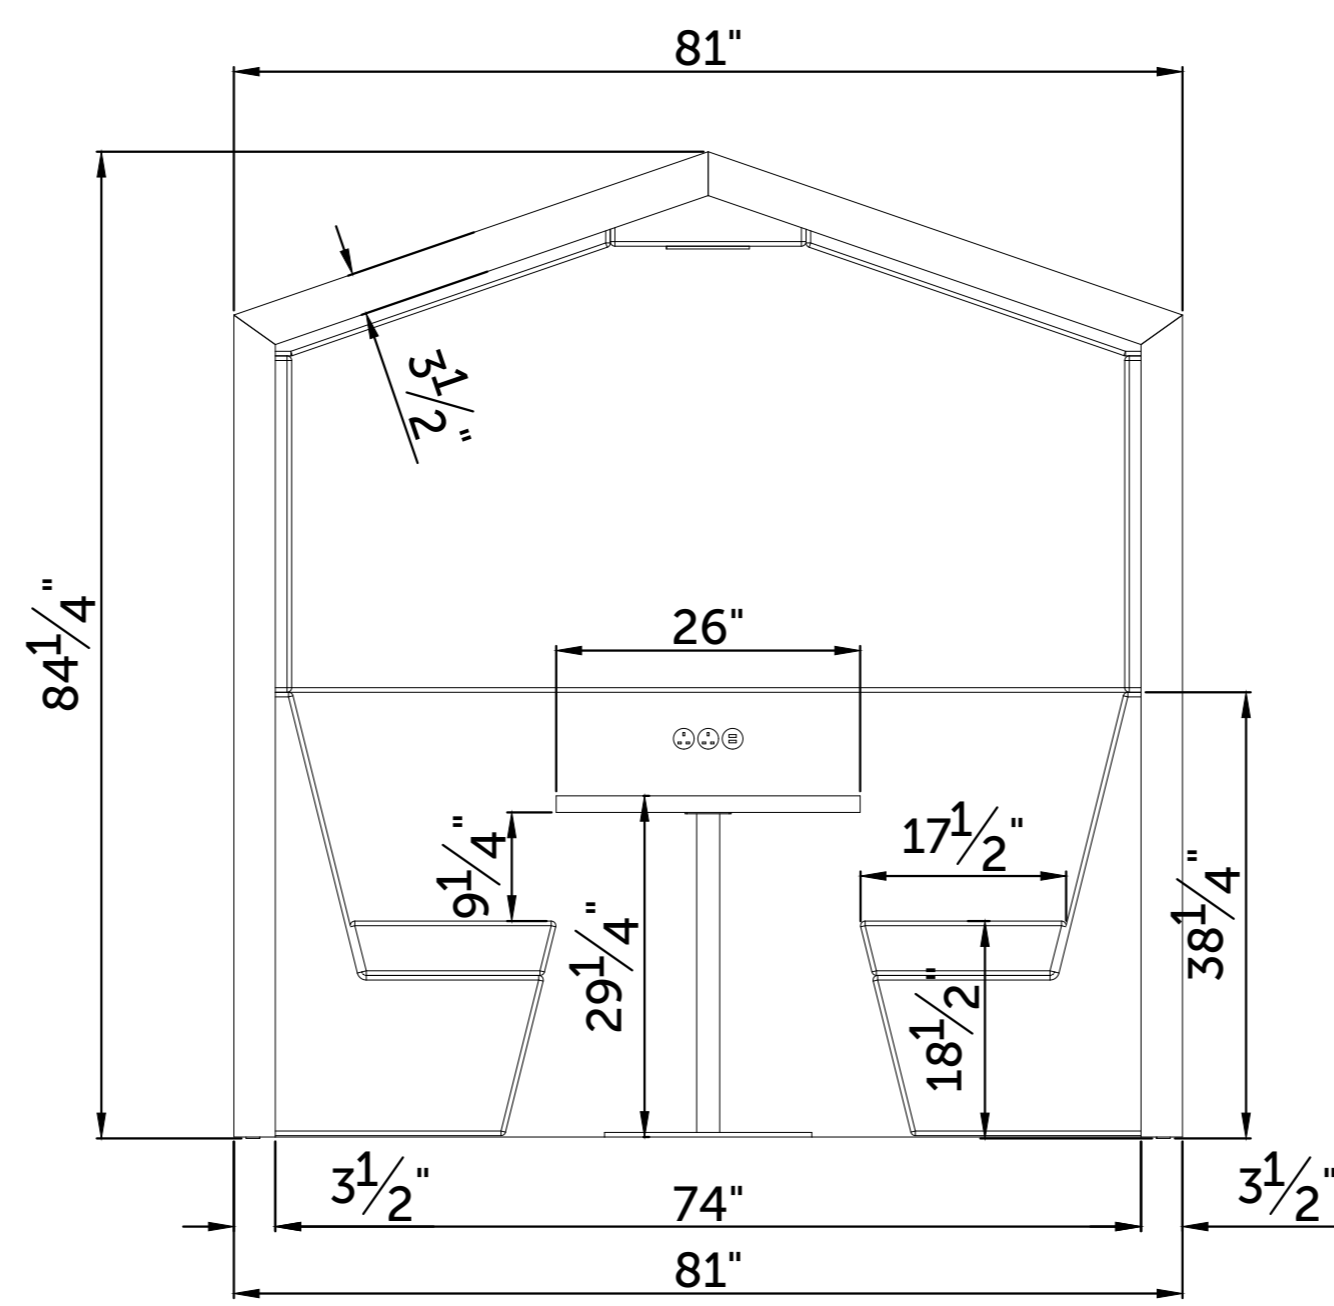

Dimensions

Overall dimensions

4 - Seater RWC3
Pitched Roof