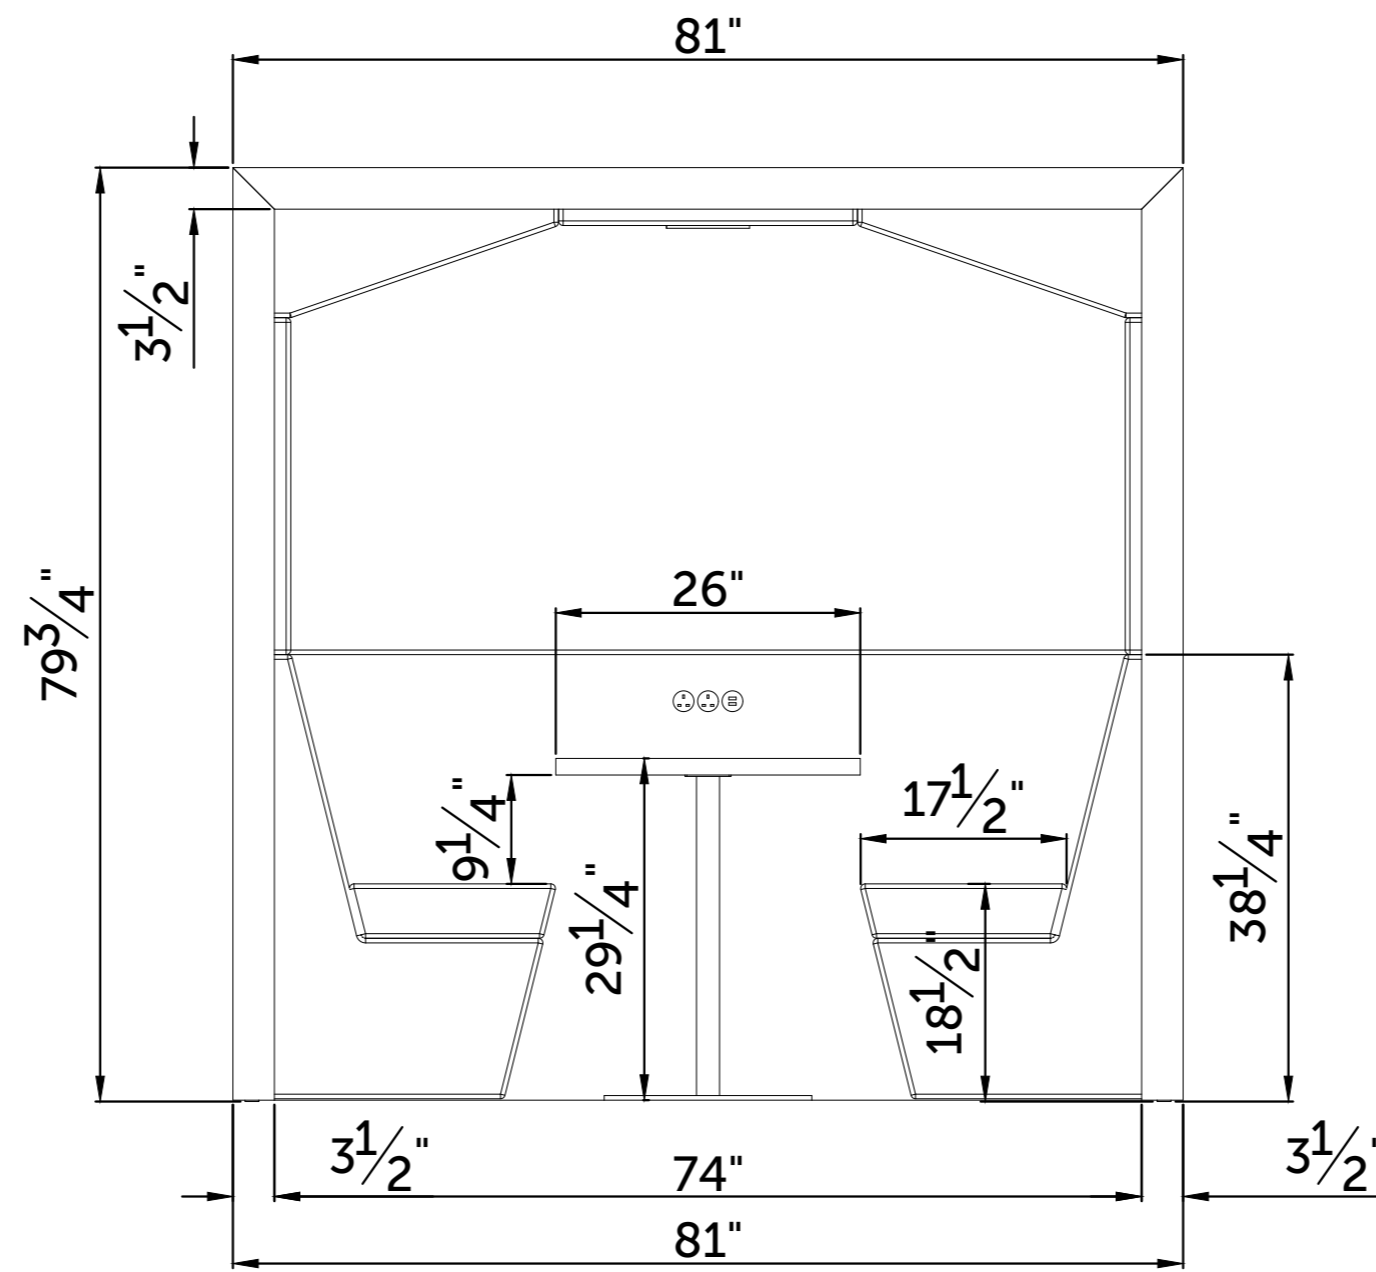

Dimensions

Overall dimensions

4 - Seater RWC3
Flat Roof (Arch)