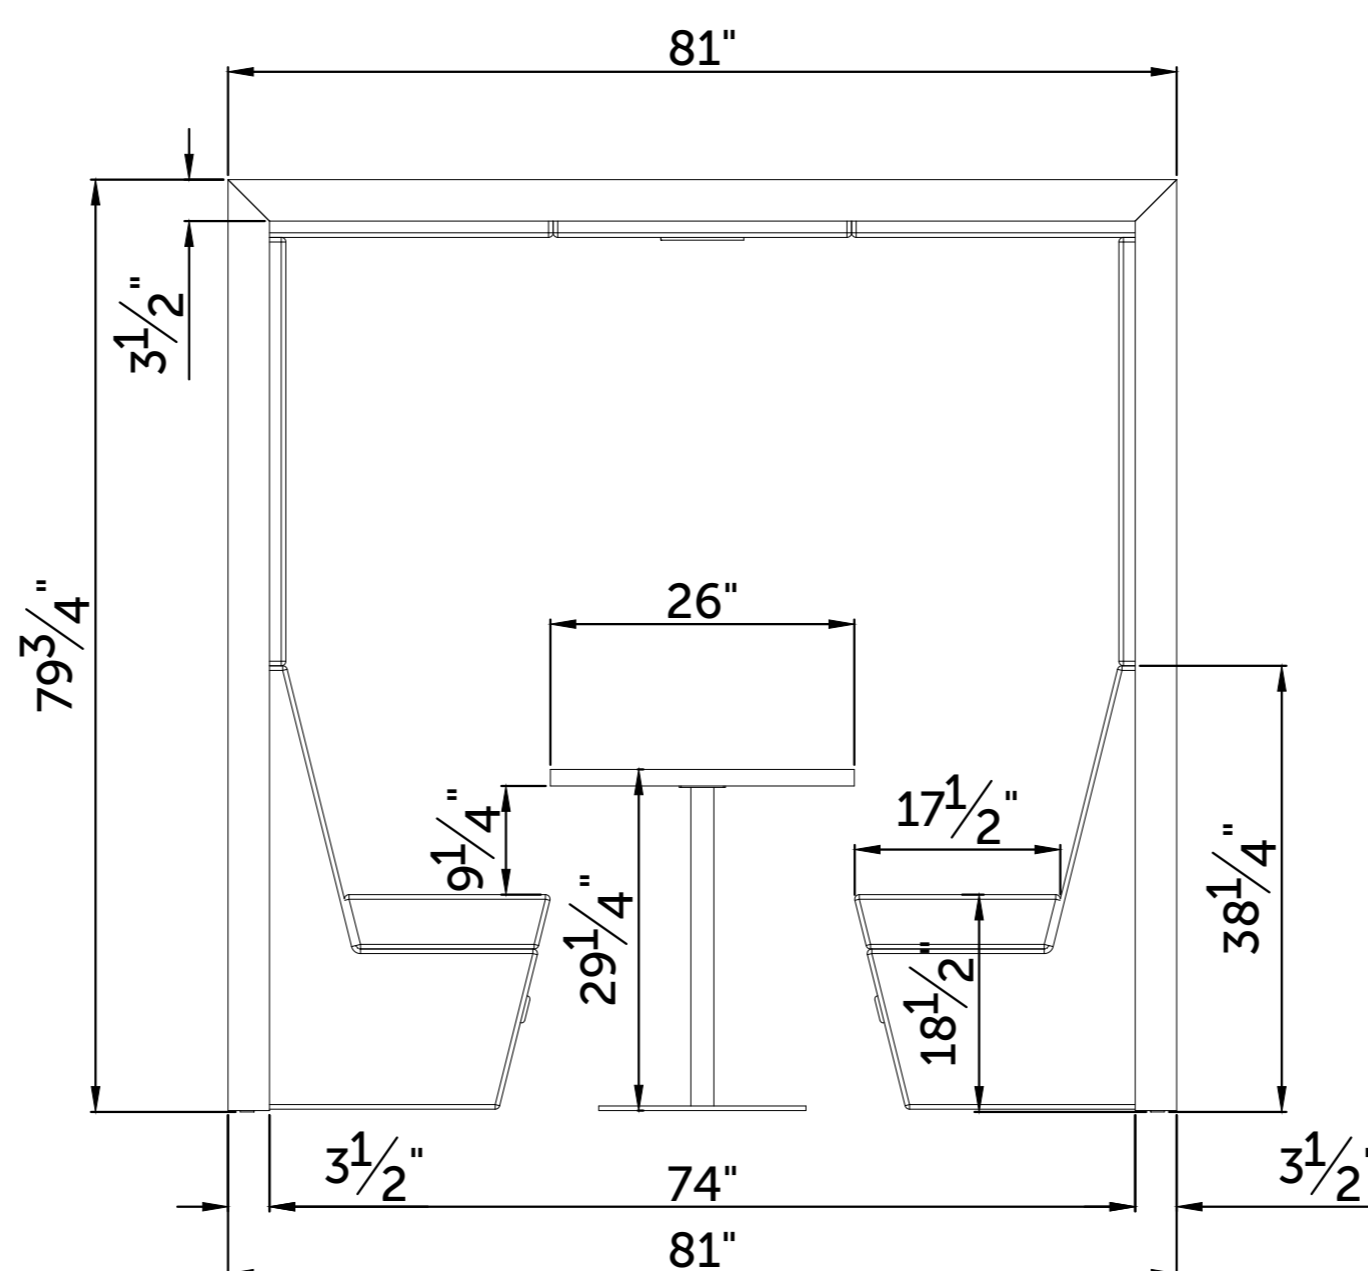

4 - Seater RWC3
Flat Roof (Square) Open