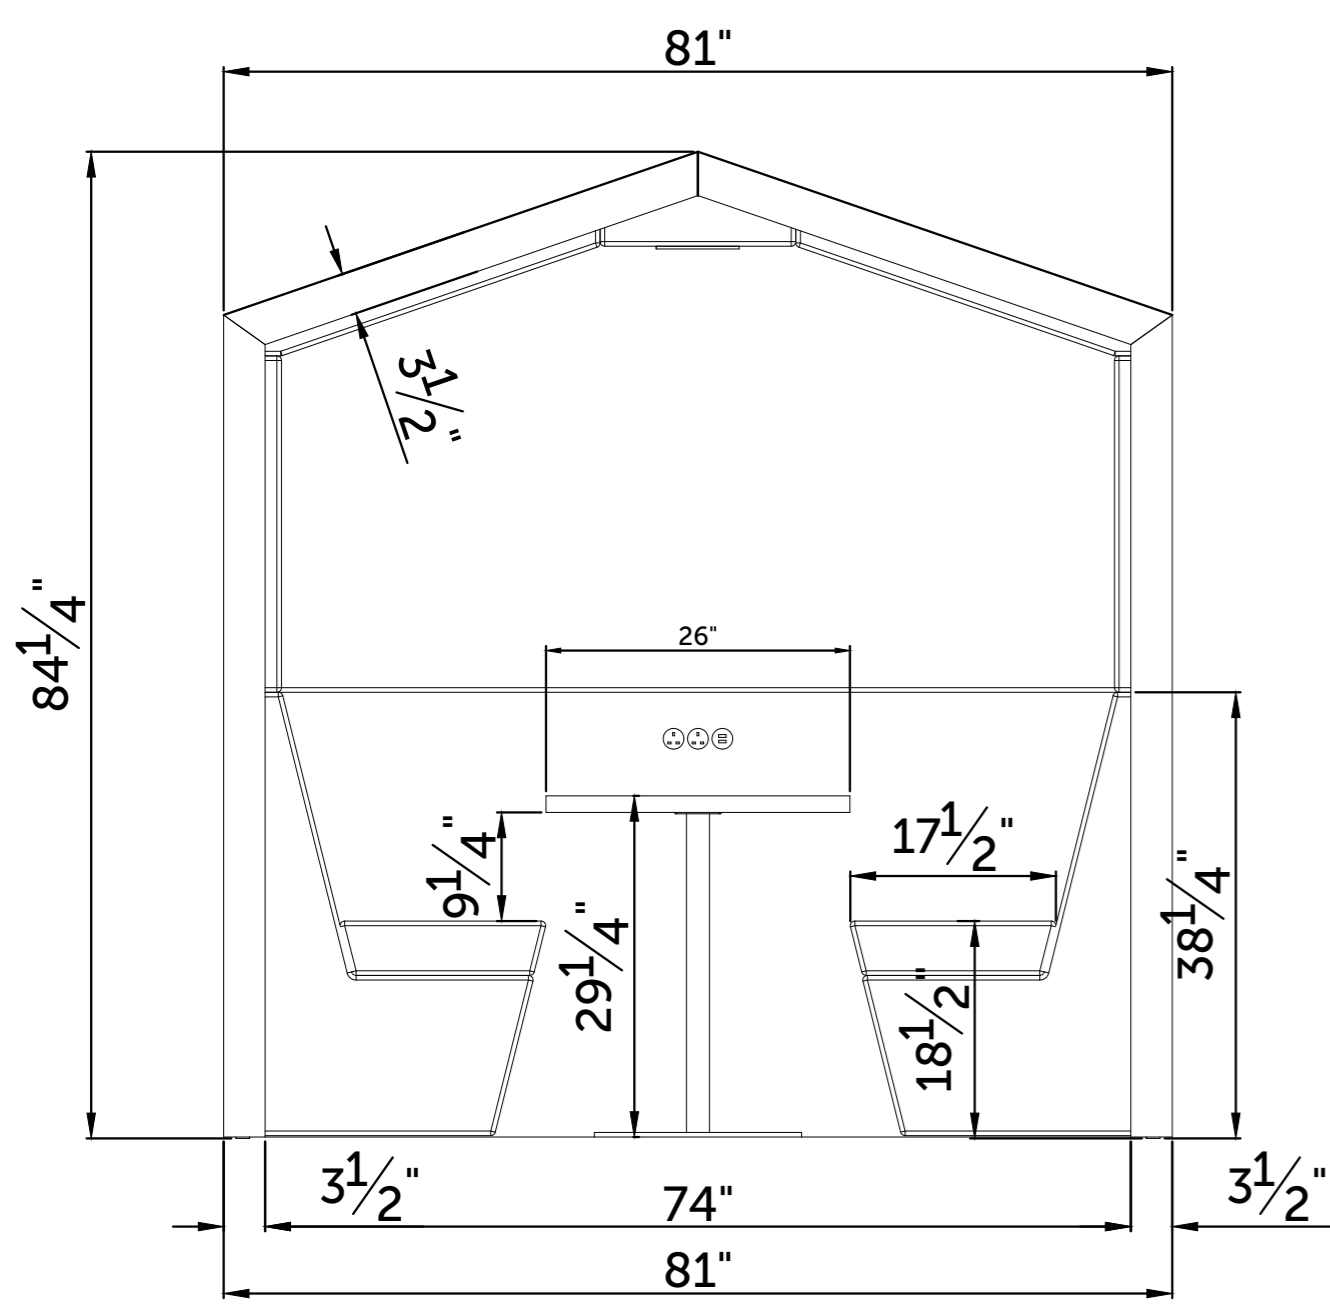

Dimensions

Overall dimensions

2 - Seater RWC3
Pitched Roof