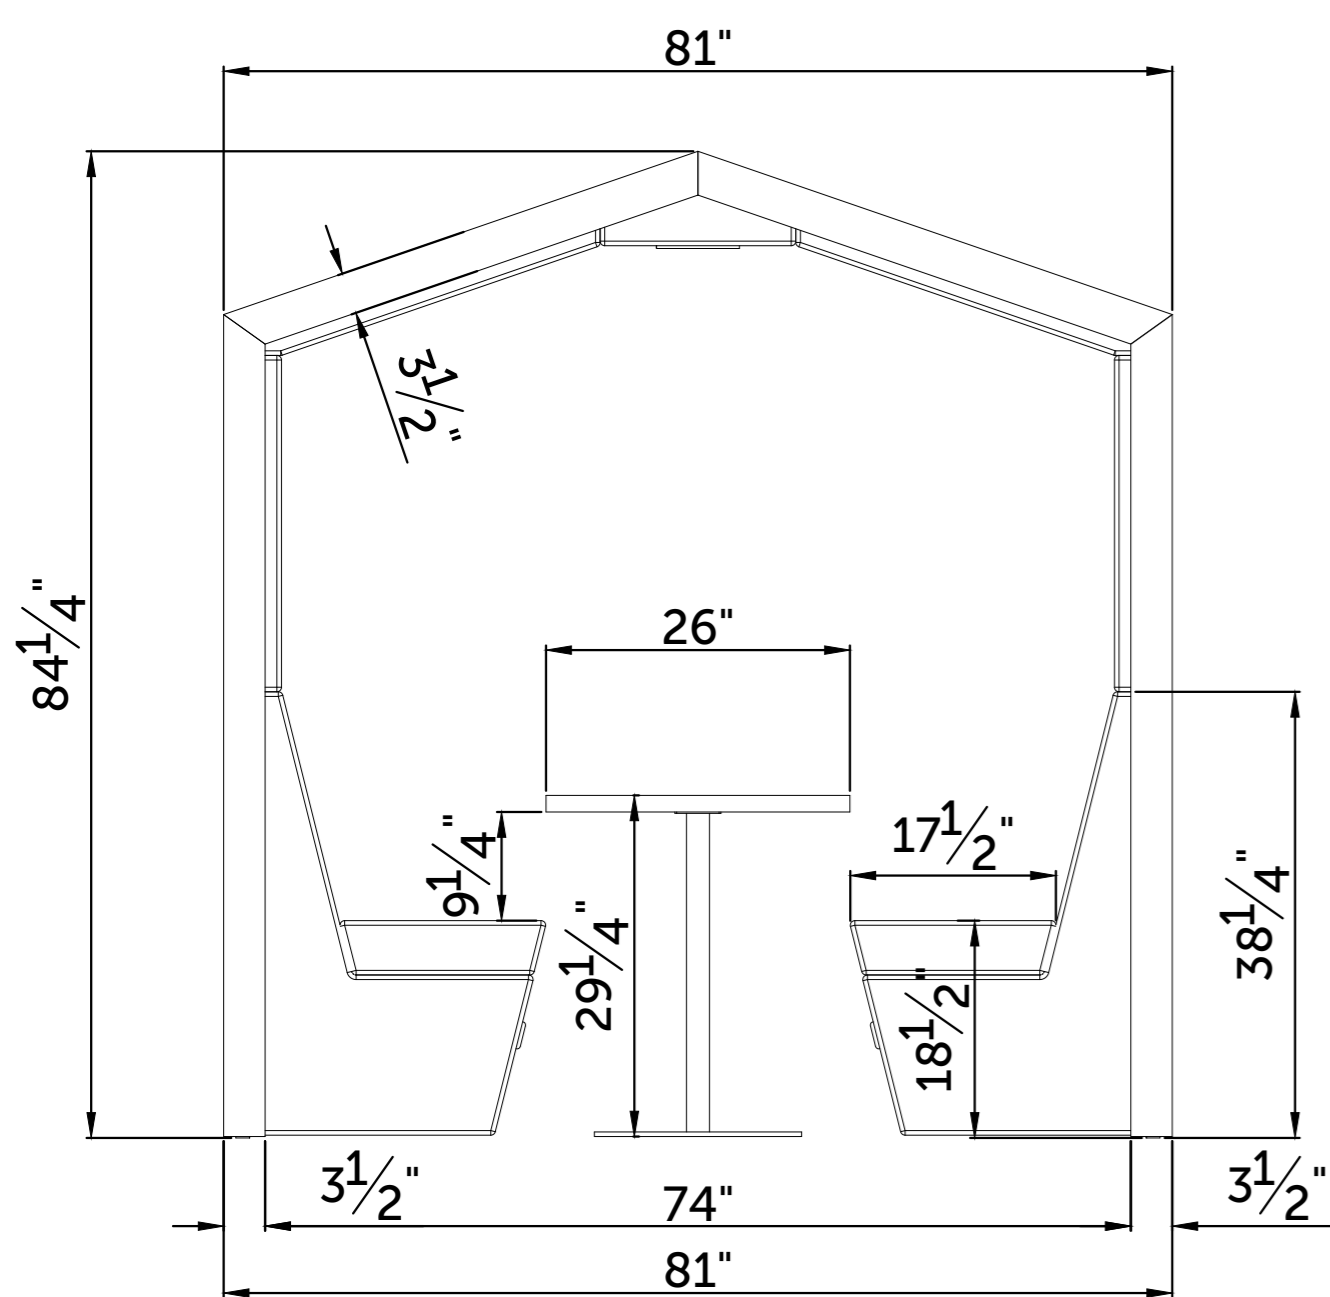

2 - Seater RWC3
Pitched Roof (Open)