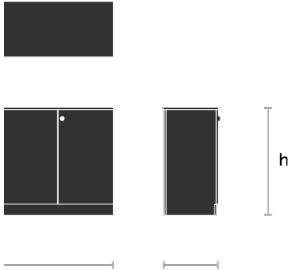

Flush Handle
Round
FL1

Flush Handle
Rectangular
FL2

Knob
SR9

Accessories

Adjustable Shelf
MFW

Pull-out Reference
Shelf
REF

Coat Hook
CTH

Coat Rail
CTR

Topbox Extension
TBX

Finishes

- HPL: Group 1-4
- LPL: Group 1-7
- Lacquered Plywood

Dimensions

Forte Door Module Low

Forte Door Module High

Forte Topbox Extension

Height	32"/36"/42"	72"/78"	16"
Width	16"/20"/24"/30"/36"/42"/48"	16"/20"/24"/30"/36"/42"/48"	16"/20"/24"/30"/36"/42"/48"
Depth	20"	20"	20"