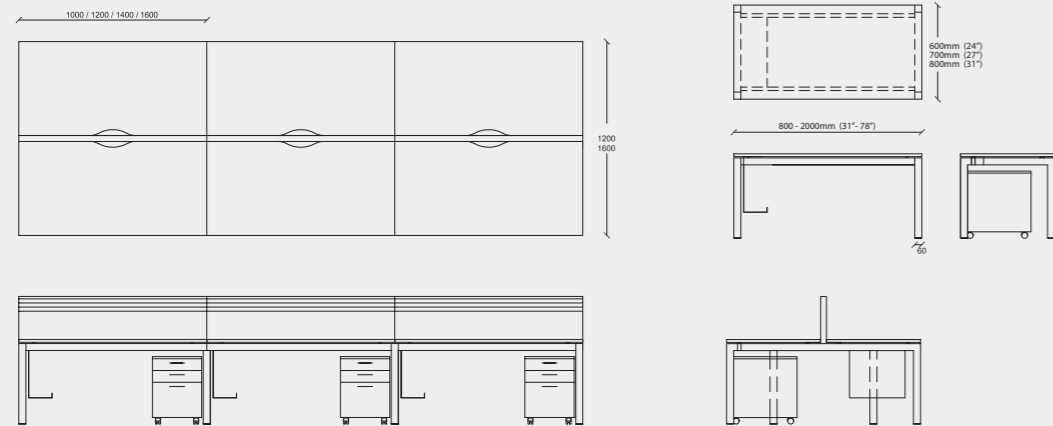

SPECIFICATIONS

Technical info

- / White powdercoated 60mm square leg frame with adjustable feet
- / Frame can be powdercoated to any RAL colour for a project quantity
- / 2mm matching PVC edging as standard
- / Integrated height adjustable cable tray

MFC 1 Finishes

Leg finishes

Technical Drawings

For CAD blocks, please visit www.spacestor.com