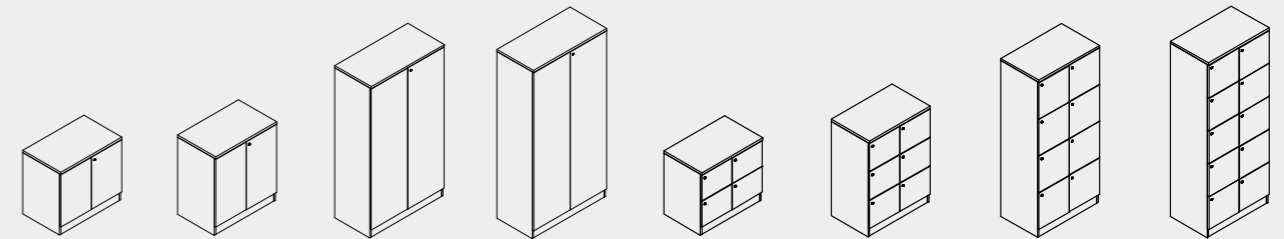

Accessories, options & upcharges

- 80mm dia circular silver plastic cable port
- Central riser cover - per pair
- Steel cable riser
- Screen pin
- Modesty panel

Double sided configurations

Mono desk-end storage