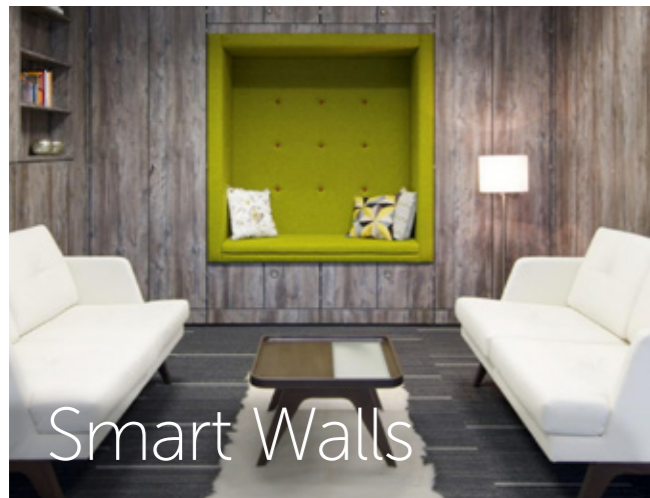

Options

Mobile pedestals

Find Mono online, and download the CAD blocks at spacestor.com

SPACESTOR.
MAKE WORKSPACE EASY.

Railway Carriage - Standalone meeting pod with integrated seating, power, connectivity and lighting.

Hotlocker - Flexible, modular, secure personal storage system with designer appeal.

Snugglestor - An informal perch, offering an inspirational area for creative work.

Zee - Unique wooden bench desk that scores highly on both looks and functionality.