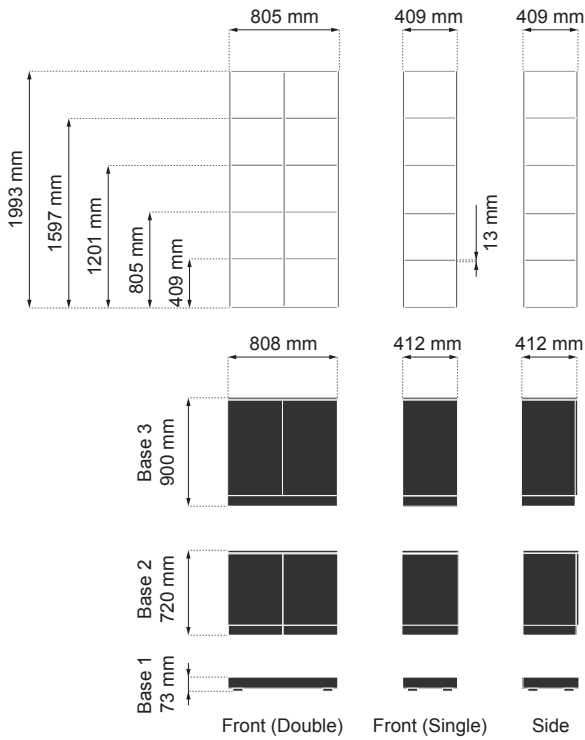

Components

Accessories

Example configurations

Dimensions

Grid

Wood

Create your own design using the online Customizer at spacestor.com.

AWESOME WORKSPACE FURNITURE