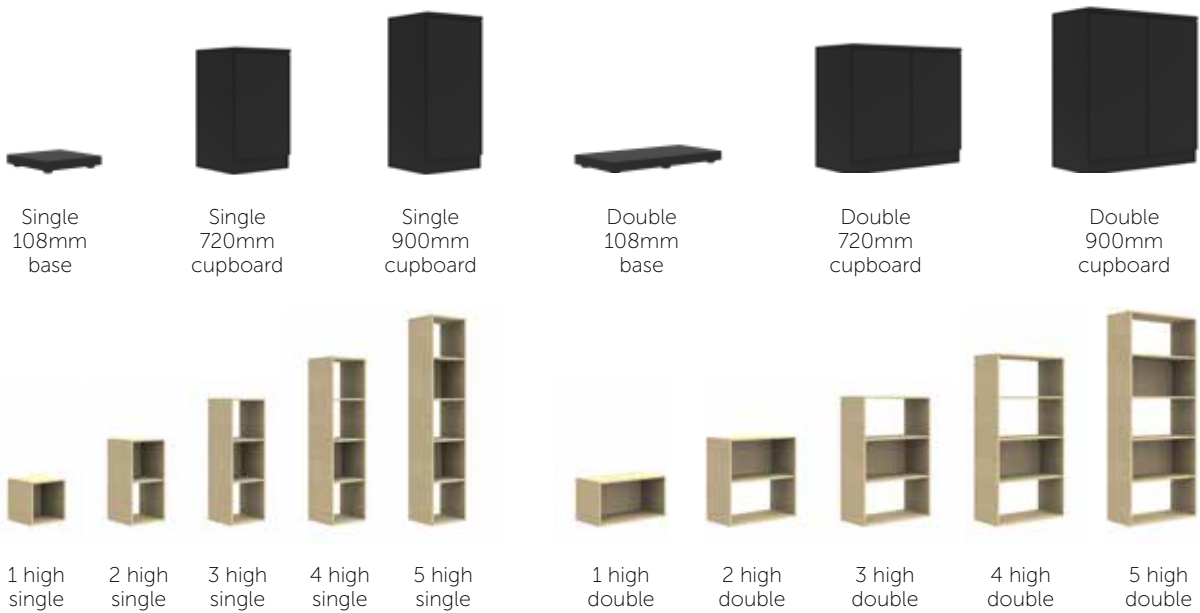

Palisades Wood

Wood is a lacquered plywood construction designed to give a warm natural feel to bookcases, zone-dividers or desk-end modules. Built on the classic open shelving look, Wood has a bias towards storage capacity and shelf strength.

Components