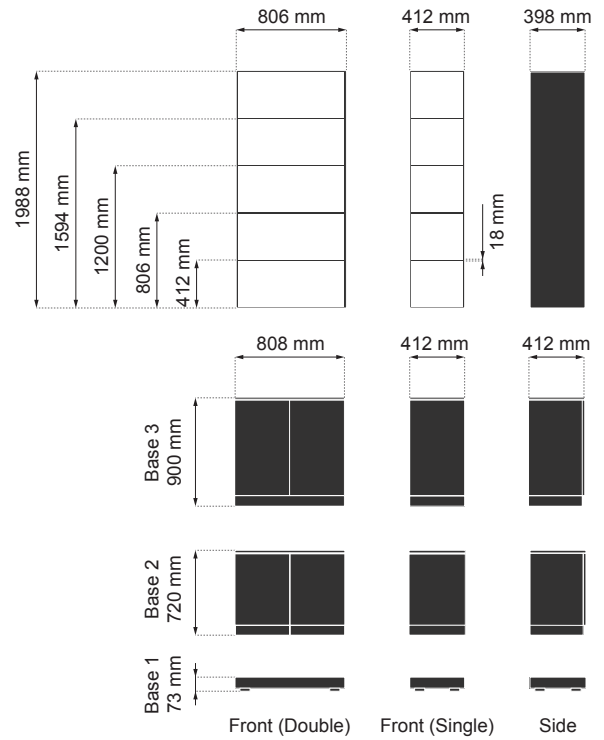

Components

Accessories

Example configurations

Dimensions

Grid

Wood

Create your own design using the online Customizer at spacestor.com.

AWESOME WORKSPACE FURNITURE