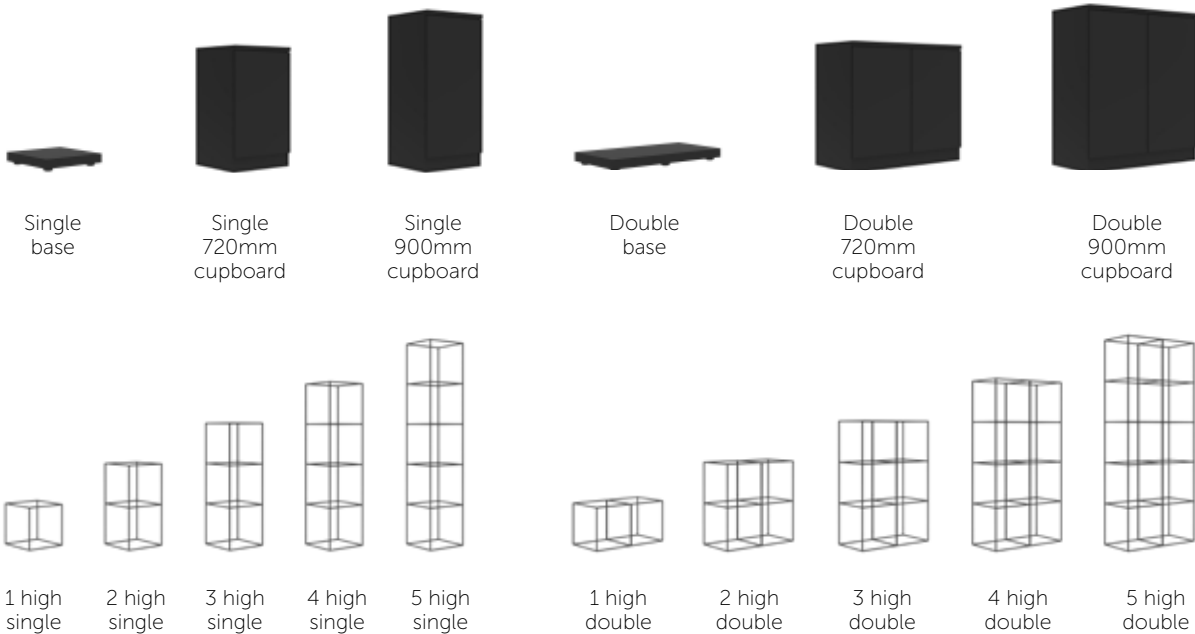

Palisades

Palisades

Palisades is a customisable modular zone divider with a mid-century modernism style, giving flexibility to today's more transitory workforce. Choose from Grid or Wood with numerous accessories – each creation is uniquely yours.

Palisades Grid

Grid is a highly versatile tubular construction available in either black or white powder-coated steel. It is the lighter, more open version of the Palisades range with design roots in mid-century minimalist modernism.

Components

Accessories

Example configurations

Palisades Wood

Wood is a lacquered plywood construction designed to give a warm natural feel to bookcases, zone-dividers or desk-end modules. Built on the classic open shelving look, Wood has a bias towards storage capacity and shelf strength.