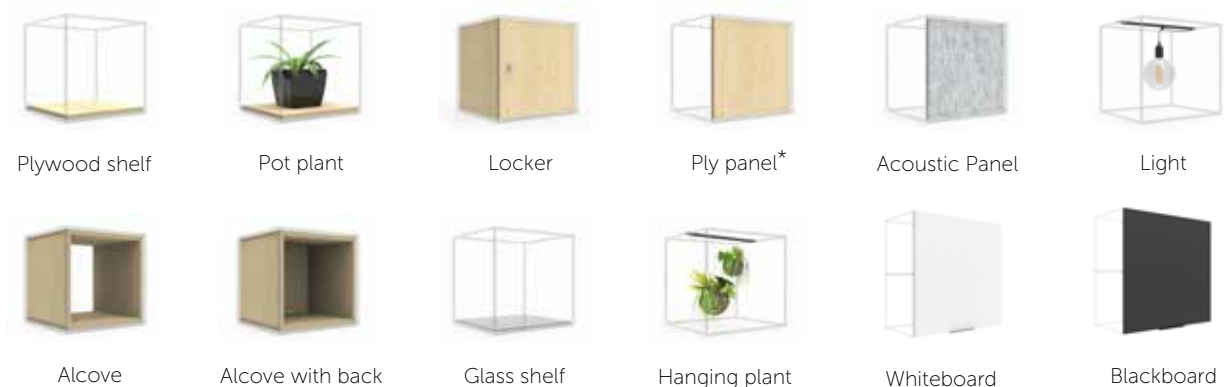

Palisades

Palisades

Palisades is a customisable modular zone divider with a mid-century modernism style, giving flexibility to today's more transitory workforce. Choose from Grid or Wood with numerous accessories – each creation is uniquely yours.

Palisades Grid

Grid is a highly versatile tubular construction available in either black or white powder-coated steel. It is the lighter, more open version of the Palisades range with design roots in mid-century minimalist modernism.

Components

Accessories

Example configurations

Palisades Wood

Wood is a lacquered plywood construction designed to give a warm natural feel to bookcases, zone-dividers or desk-end modules. Built on the classic open shelving look, Wood has a bias towards storage capacity and shelf strength.