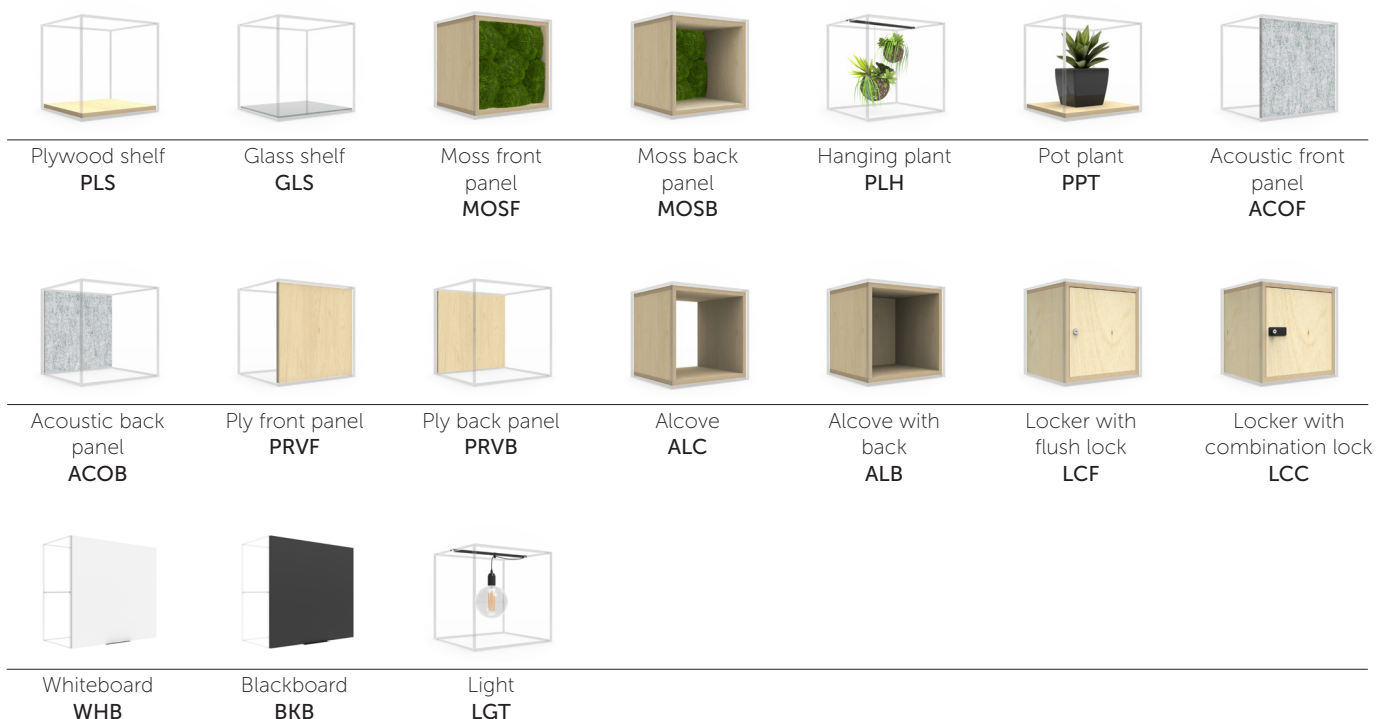

Palisades Grid

Spacestor®

Palisades Grid

A customizable and modular zone divider with a mid-century modernism style that gives flexibility to today's more transitory workforce.

Components

Accessories

Finishes

Base options

- **Group 1:** Natural Birch, Hardrock Maple, Natural Almond, Black, White, Antique White
- **Group 2:** Pewter, Hunter Green, Island, Vibrant Green, Clementine, Amarena, Cassis, New Burgundy, Regimental Red, Spectrum Red, Chrome Yellow, Acadia Beech, Natural Cherry, Blossom Cherrywood, Finnish Oak, Oiled Walnut, Navy Blue, Lapis Blue, Brittany Blue, Just Blue, Ocean, Earth, Dove Grey, Storm, Matrix Blue
- **Lacquered Plywood**

Grid options

- **Group 1:** Black
- **Group 2:** White

Example configurations

Dimensions

**CALIFORNIA COOL
LONDON DESIGN**