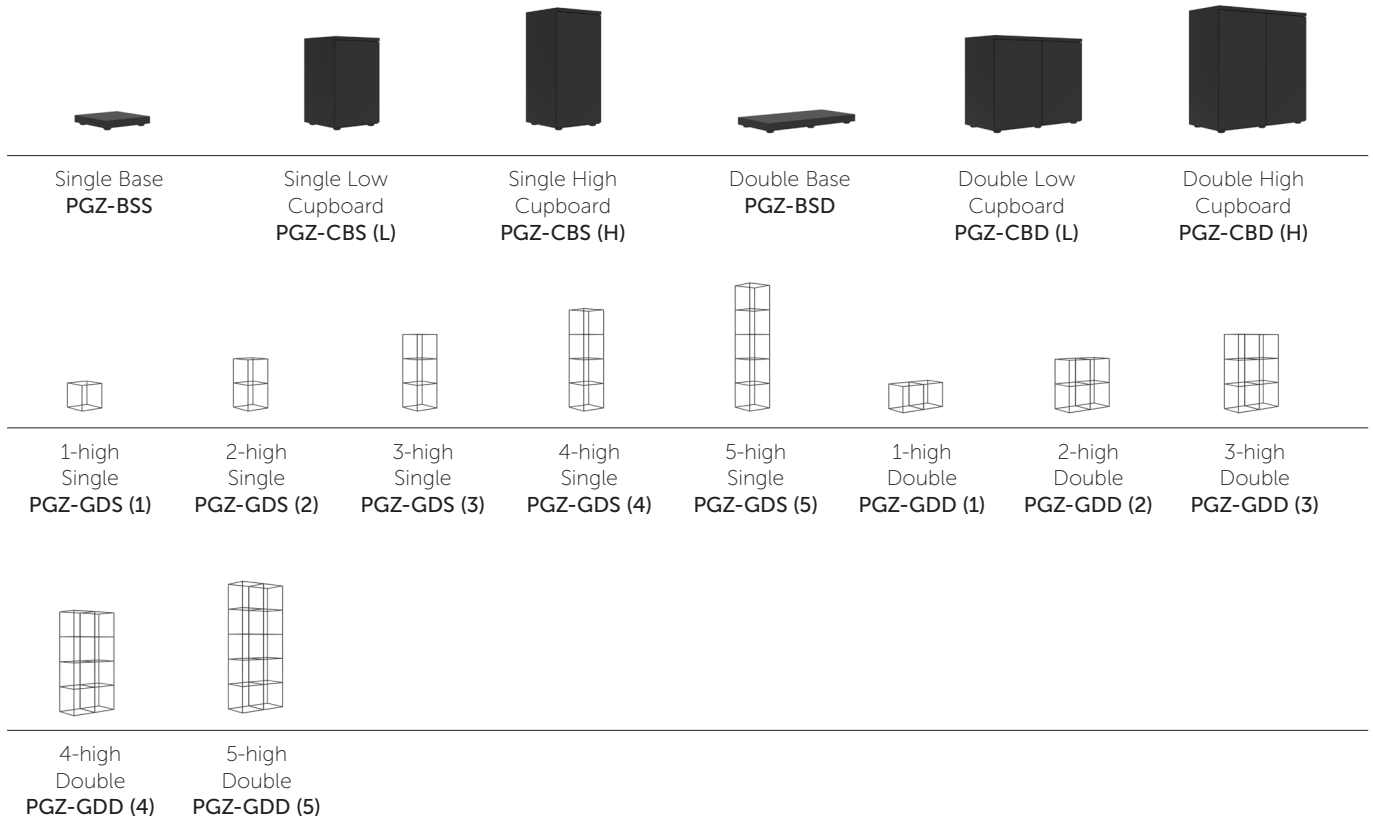

Palisades Grid

Spacestor®

Palisades Grid

A customizable and modular zone divider with a mid-century modernism style that gives flexibility to today's more transitory workforce.

Components

Accessories

Finishes

Grid options

- **Group 1:** Black
- **Group 2:** White

Example configurations

Dimensions

**CALIFORNIA COOL
LONDON DESIGN**