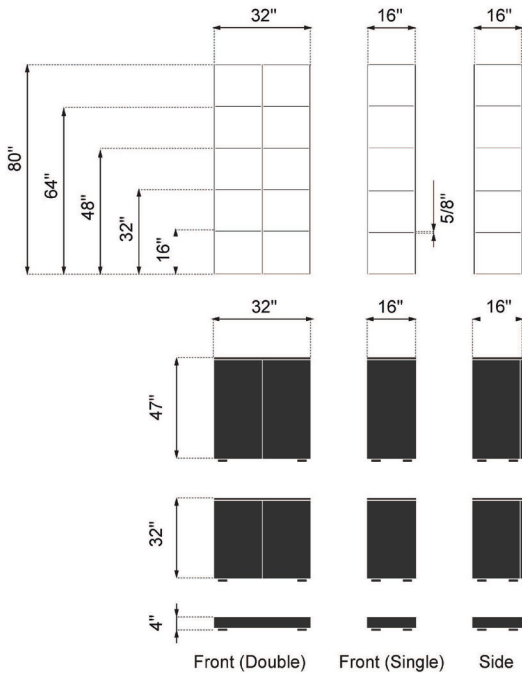

## Components

					
Single Base <b>PDD-LBS</b>	Single Low Cupboard <b>PDD-DCS</b>	Single High Cupboard <b>PDD-HCS</b>	Double Base <b>PDD-LBD</b>	Double Low Cupboard <b>PDD-DCD</b>	Double High Cupboard <b>PGZ-HCD</b>
					
24"x24"x24"	16"x16"x16"	16"x24"x16"	24"x24"	16"x16"	16"x24"

Blackboard  
**BKB**

Light  
**LGT**

## Finishes

# Dimensions

16"x16" grid

24"x24" grid

16"x24" grid

Spacestor.

**CALIFORNIA COOL  
LONDON DESIGN**