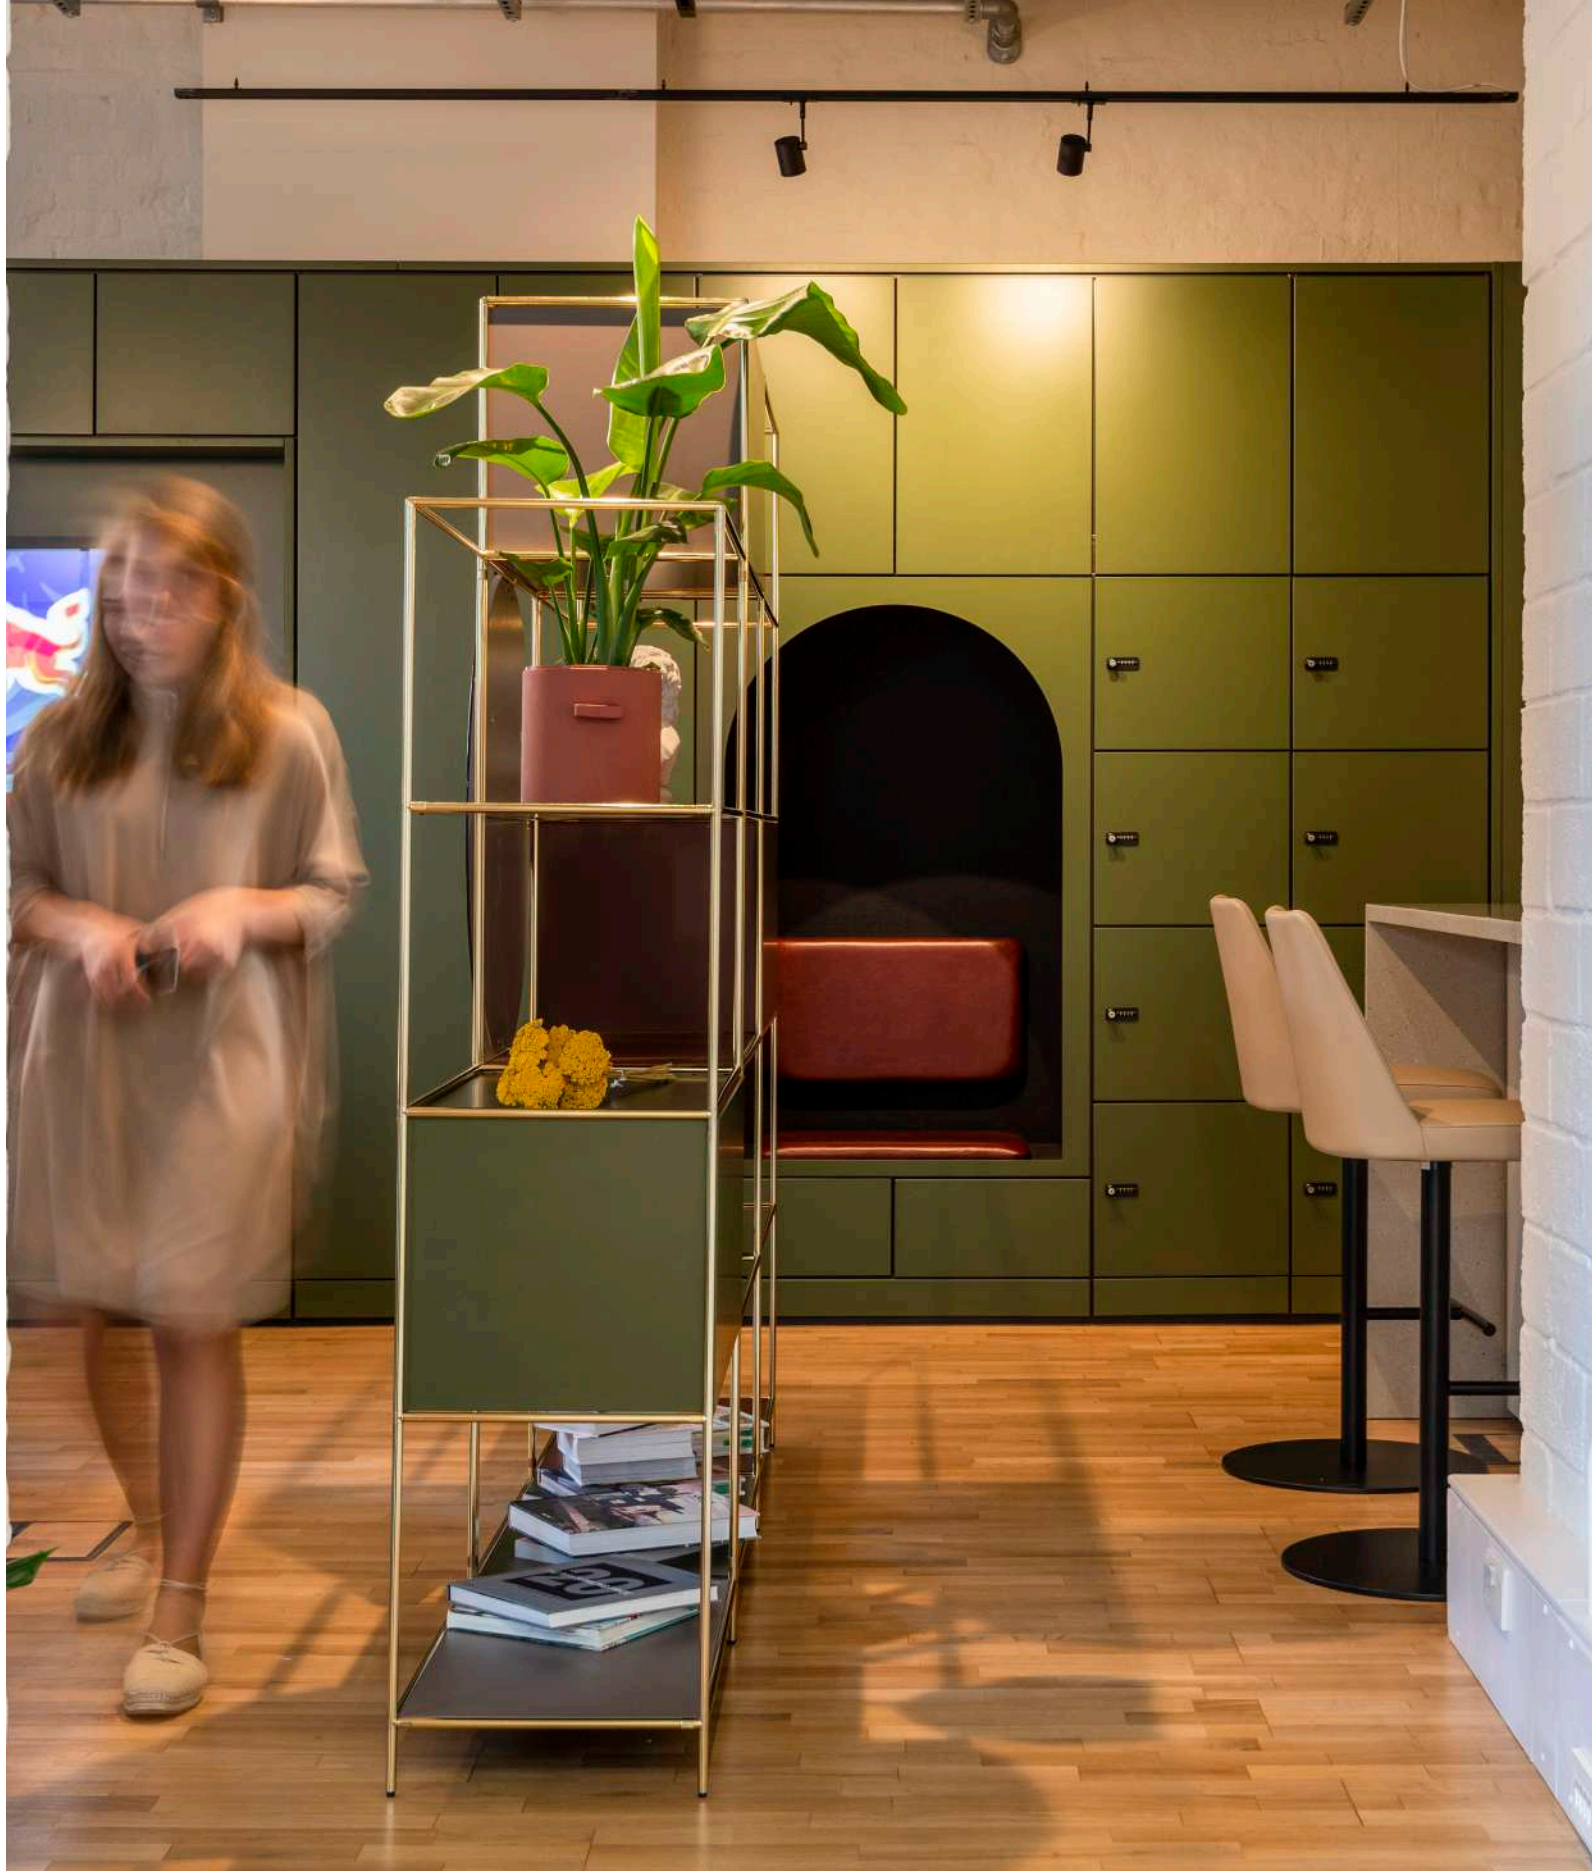

Palisades Luxe

Spacestor®

Palisades Luxe

A customizable and modular zone divider with a mid-century modernism style that gives flexibility to today's more transitory workforce.

Components

1-High
PDX-GD1

2-High
PDX-GD2

Example configurations

Finishes

Grid in Polished Brass

Accessories:

Olive Green

Dusk Grey

Autumn Leaf Red

Thulite Rose

Deep Teal

Dimensions

**CALIFORNIA COOL
LONDON DESIGN**