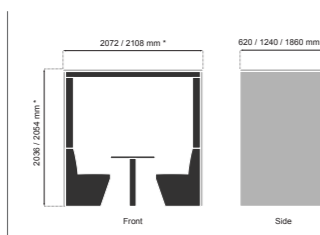

Flat roof (square) backless