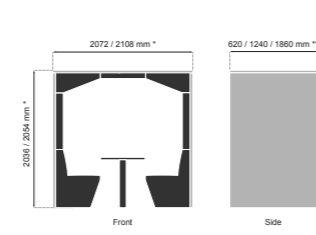

Flat roof (arch) backless