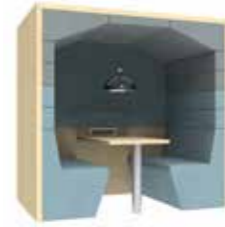

Flat roof (arch)
RWP-FAB