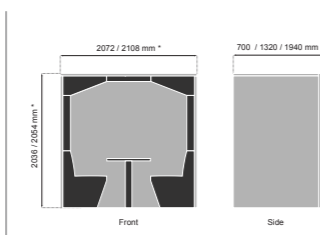

Flat roof (arch)