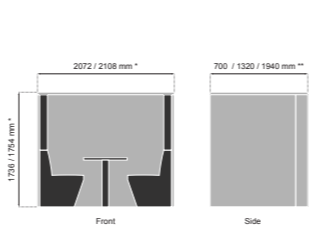

Railway Carriage

The Railway carriage is an innovative modular meeting pod reinventing the modern workspace. Fully customizable, it's innovative design enhances efficiency, creativity and feel-good factor in your workspace.

Style

Size options

Back options

Clad material

Upholstery options

Dimensions

Banquette

Accessories

Finishes

Clad material

- Group 1: White, Grey, Beech, Light Oak, Urban Oak
- Group 2: Black, Graphite, Titanium, Walnut, Ash, Cherry
- Group 3: Kronoswiss One World Collection
- Veneers 1: Oak, Beech, Cherry, Ash
- Veneers 2: Maple, Walnut

Upholstery

- Group 1: Camira Rivet
- Group 2: Camira Marvel, Camira Vita, Camira Main Line Plus, Camira Main Line Flax
- Group 3: Camira Synergy, Camira Blazer, Kvadrat Remix 2, Kvadrat Clara 2, Kvadrat Umami 1, 2 and 3
- Group 4: Kvadrat Steelcut Trio, Kvadrat Hero, Kvadrat Canvas 3
- Group 5: Kvadrat Divina MD, Kvadrat Hallingdal 65

Create your own design using the online Customizer at spacestor.com.