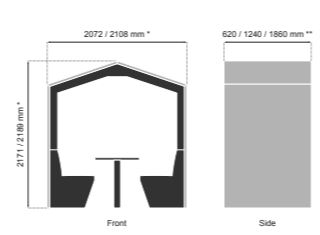

Pitched roof backless