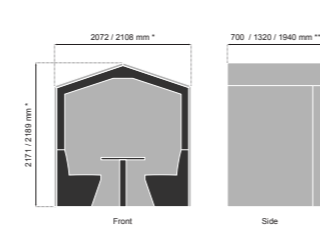

Pitched roof