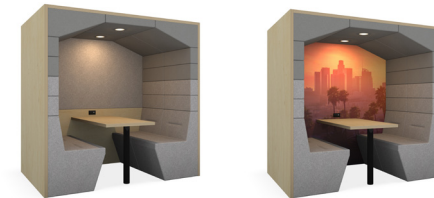

Railway Carriage Classic

Spacestor.

CALIFORNIA COOL
LONDON DESIGN

Spacestor.

Railway Carriage

The Railway carriage is an innovative modular meeting pod reinventing the modern workspace. Fully customizable, it's innovative design enhances efficiency, creativity and feel-good factor in your workspace.

Style

Flat roof (square) RWP-FSB | Pitched roof RWP-PIB | Flat roof (arch) RWP-FAB | Banquette RWP-BAB

Pitched roof backless RWP-PIO | Flat roof (arch) backless RWP-FAO | Flat roof (square) backless RWP-FSO

Size options

2 seater 2PS | 4 seater 4PS | 6 seater 6PS

Back options

Upholstered back BKU | Printed Graphics BKP

Upholstery options

Slab sides USL | Slab sides, buttoned USB | Ribbed sides URI | Ribbed sides, buttoned URB