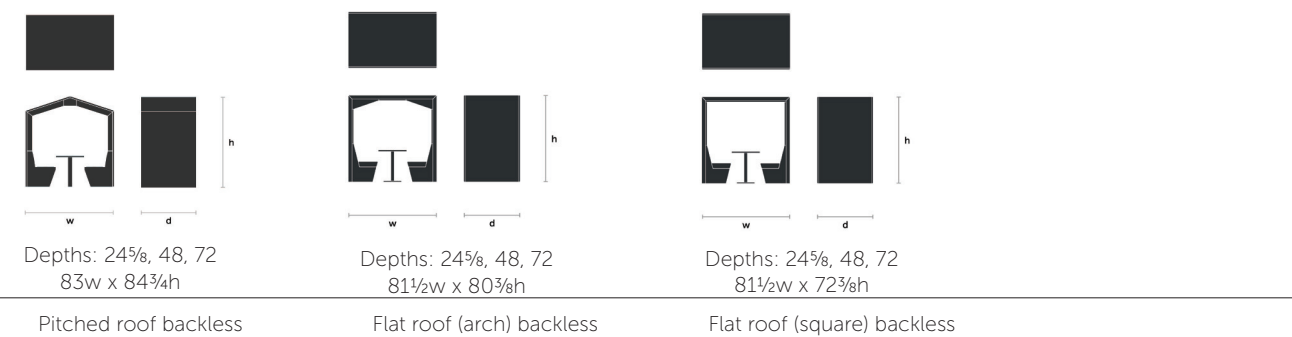

Dimensions