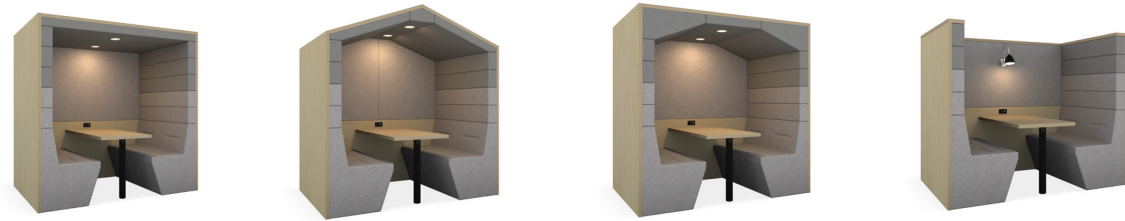

Railway Carriage Classic

Spacestor.

CALIFORNIA COOL
LONDON DESIGN

Spacestor.

Railway Carriage

The Railway carriage is an innovative modular meeting pod reinventing the modern workspace. Fully customizable, it's innovative design enhances efficiency, creativity and feel-good factor in your workspace.

Style

Flat roof (square) RWP-FSB | Pitched roof RWP-PIB | Flat roof (arch) RWP-FAB | Banquette RWP-BAB

Pitched roof backless RWP-PIO | Flat roof (arch) backless RWP-FAO | Flat roof (square) backless RWP-FSO

Size options

2 seater 2PS | 4 seater 4PS | 6 seater 6PS

Back options

Upholstered back BKU | Printed Graphics BKP

Upholstery options

Slab sides USL | Slab sides, buttoned USB | Ribbed sides URI | Ribbed sides, buttoned URB