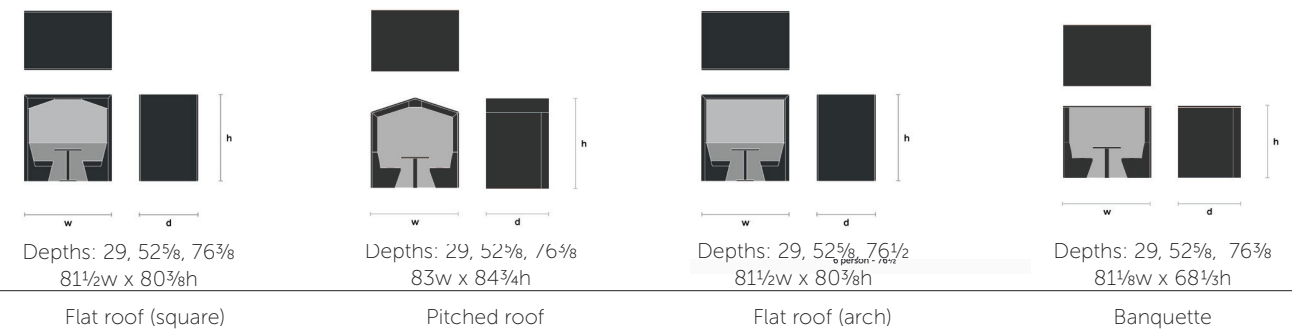

Size options

2 seater 2PS | 4 seater 4PS | 6 seater 6PS

Back options

Upholstered back BKU | Printed Graphics BKP

Upholstery options

Slab sides USL | Slab sides, buttoned USB | Ribbed sides URI | Ribbed sides, buttoned URB

Clad options

1 1/2" Clad C36 | 2 1/4" Clad (ply only) C54 | 1 1/2" Ceiling Infill I36 | 2" Ceiling Infill I54 | Surround Infill INF

Clad material

Lacquered Ply | MFC/Laminate | Graphics

Dimensions

Accessories