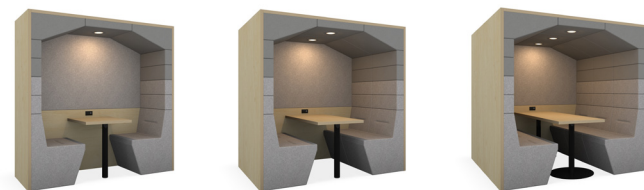

Railway Carriage Classic

Spacestor.

CALIFORNIA COOL
LONDON DESIGN

Spacestor.

Railway Carriage

The Railway carriage is an innovative modular meeting pod reinventing the modern workspace. Fully customizable, it's innovative design enhances efficiency, creativity and feel-good factor in your workspace.

Style

Flat roof (square) RWP-FSB | Pitched roof RWP-PIB | Flat roof (arch) RWP-FAB | Banquette RWP-BAB

Pitched roof backless RWP-PIO | Flat roof (arch) backless RWP-FAO | Flat roof (square) backless RWP-FSO

Size options

2 seater 2PS | 4 seater 4PS | 6 seater 6PS

Back options

Upholstered back BKU | Printed Graphics BKP

Upholstery options

Slab sides USL | Slab sides, buttoned USB | Ribbed sides URI | Ribbed sides, buttoned URB