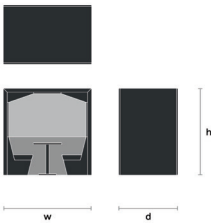

## Back Options

Upholstered  
BKU

Printed Graphics  
BKP

Half-open  
BOP

Half-glazed  
BGP

## Accessories

Power Module  
(back-mounted)  
**PWB**

Power Module  
(seat-mounted)  
**PSG**

Pendant  
**PLT**

Stripe Light  
**TLT**

High Definition Monitor  
**MON**

Square Black Pole Leg  
**RBP**

Square Black Disk Base  
**SDB**

## Dimensions

Depths:  $30\frac{1}{2}$ ,  $54\frac{1}{8}$ ,  $77\frac{3}{4}$   
 $81\frac{1}{8}w \times 79\frac{5}{8}h$

Depths:  $30\frac{1}{2}$ ,  $54\frac{1}{8}$ ,  $77\frac{3}{4}$   
 $81\frac{1}{8}w \times 79\frac{5}{8}h$