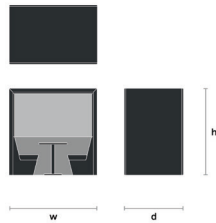

## Back Options

Upholstered  
BKU

Printed Graphics  
BKP

Half-open  
BOP

Half-glazed  
BGP

Side Shelf with  
Whiteboard  
**SSW**

Cushion  
**CUH**

## Dimensions

Depths:  $30\frac{1}{2}$ ,  $54\frac{1}{8}$ ,  $77\frac{3}{4}$   
 $81\frac{1}{8}w \times 79\frac{5}{8}h$

Depths:  $30\frac{1}{2}$ ,  $54\frac{1}{8}$ ,  $77\frac{3}{4}$   
 $81\frac{1}{8}w \times 79\frac{5}{8}h$