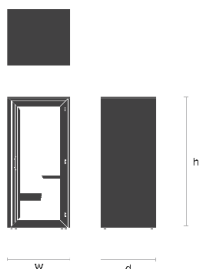

## Accessories

36mm Ply

36mm MFC

Basic power socket

Standard power socket

Wall Light

## Dimensions

1034w x 2160h x 972d