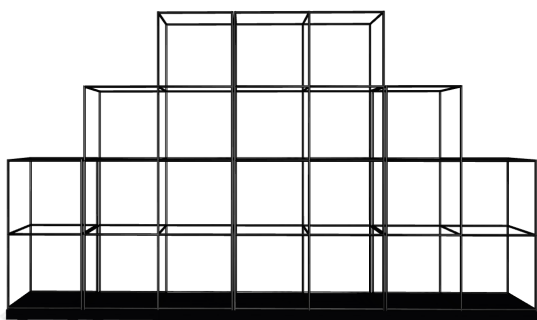

Palisades Grid Starter Configurations

Just add your selection of accessories from the components section.

Configuration 7

- Dimensions: 68”h x 112”w x 16”d
- Components: 4”h Double Base (1), 4”h Single Base (5), 2h Single Grid (2), 3h Single Grid (2), 4h Single Grid (1), 4h Double Grid (1)
- List Price: $10,076